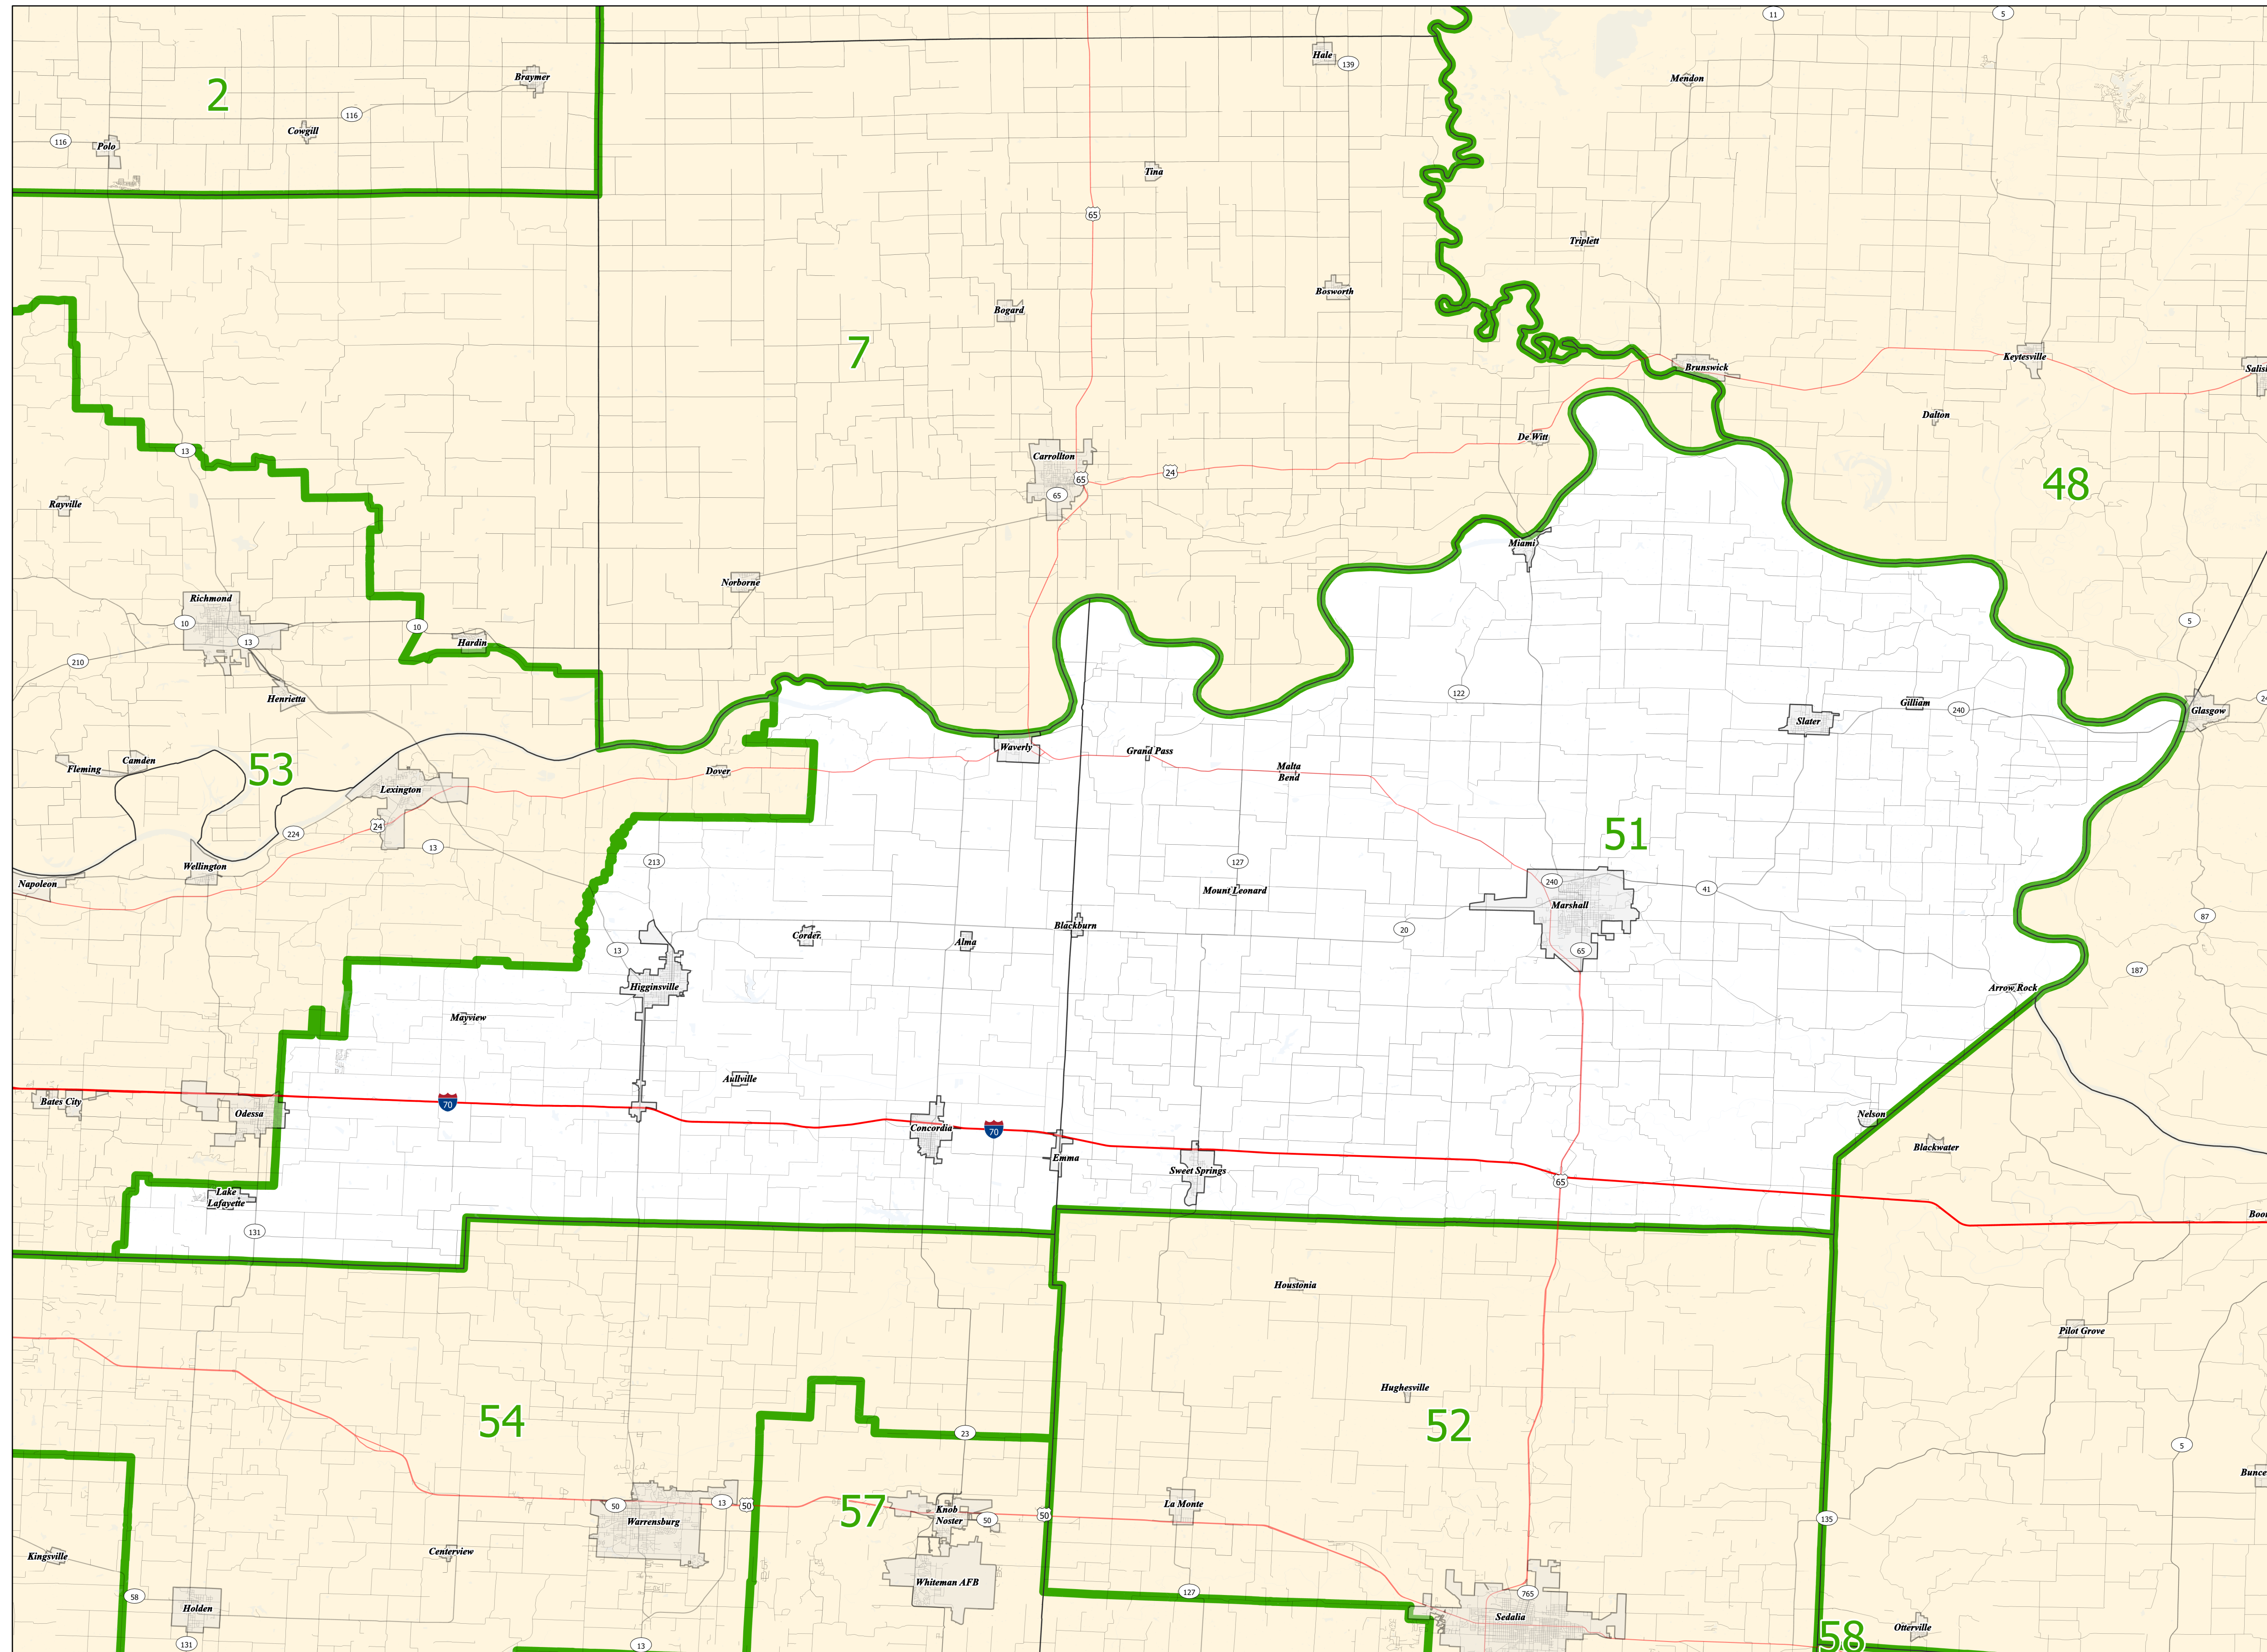

Missouri House District 51

Area of Interest

District Extent

- House Districts
- Areas outside of District
- Incorporated Places*
- Counties
- M.O. Highways
- U.S. Highways
- Interstates
- Roads

* Includes Census Designated Places

Office of Administration
Redistricting Office