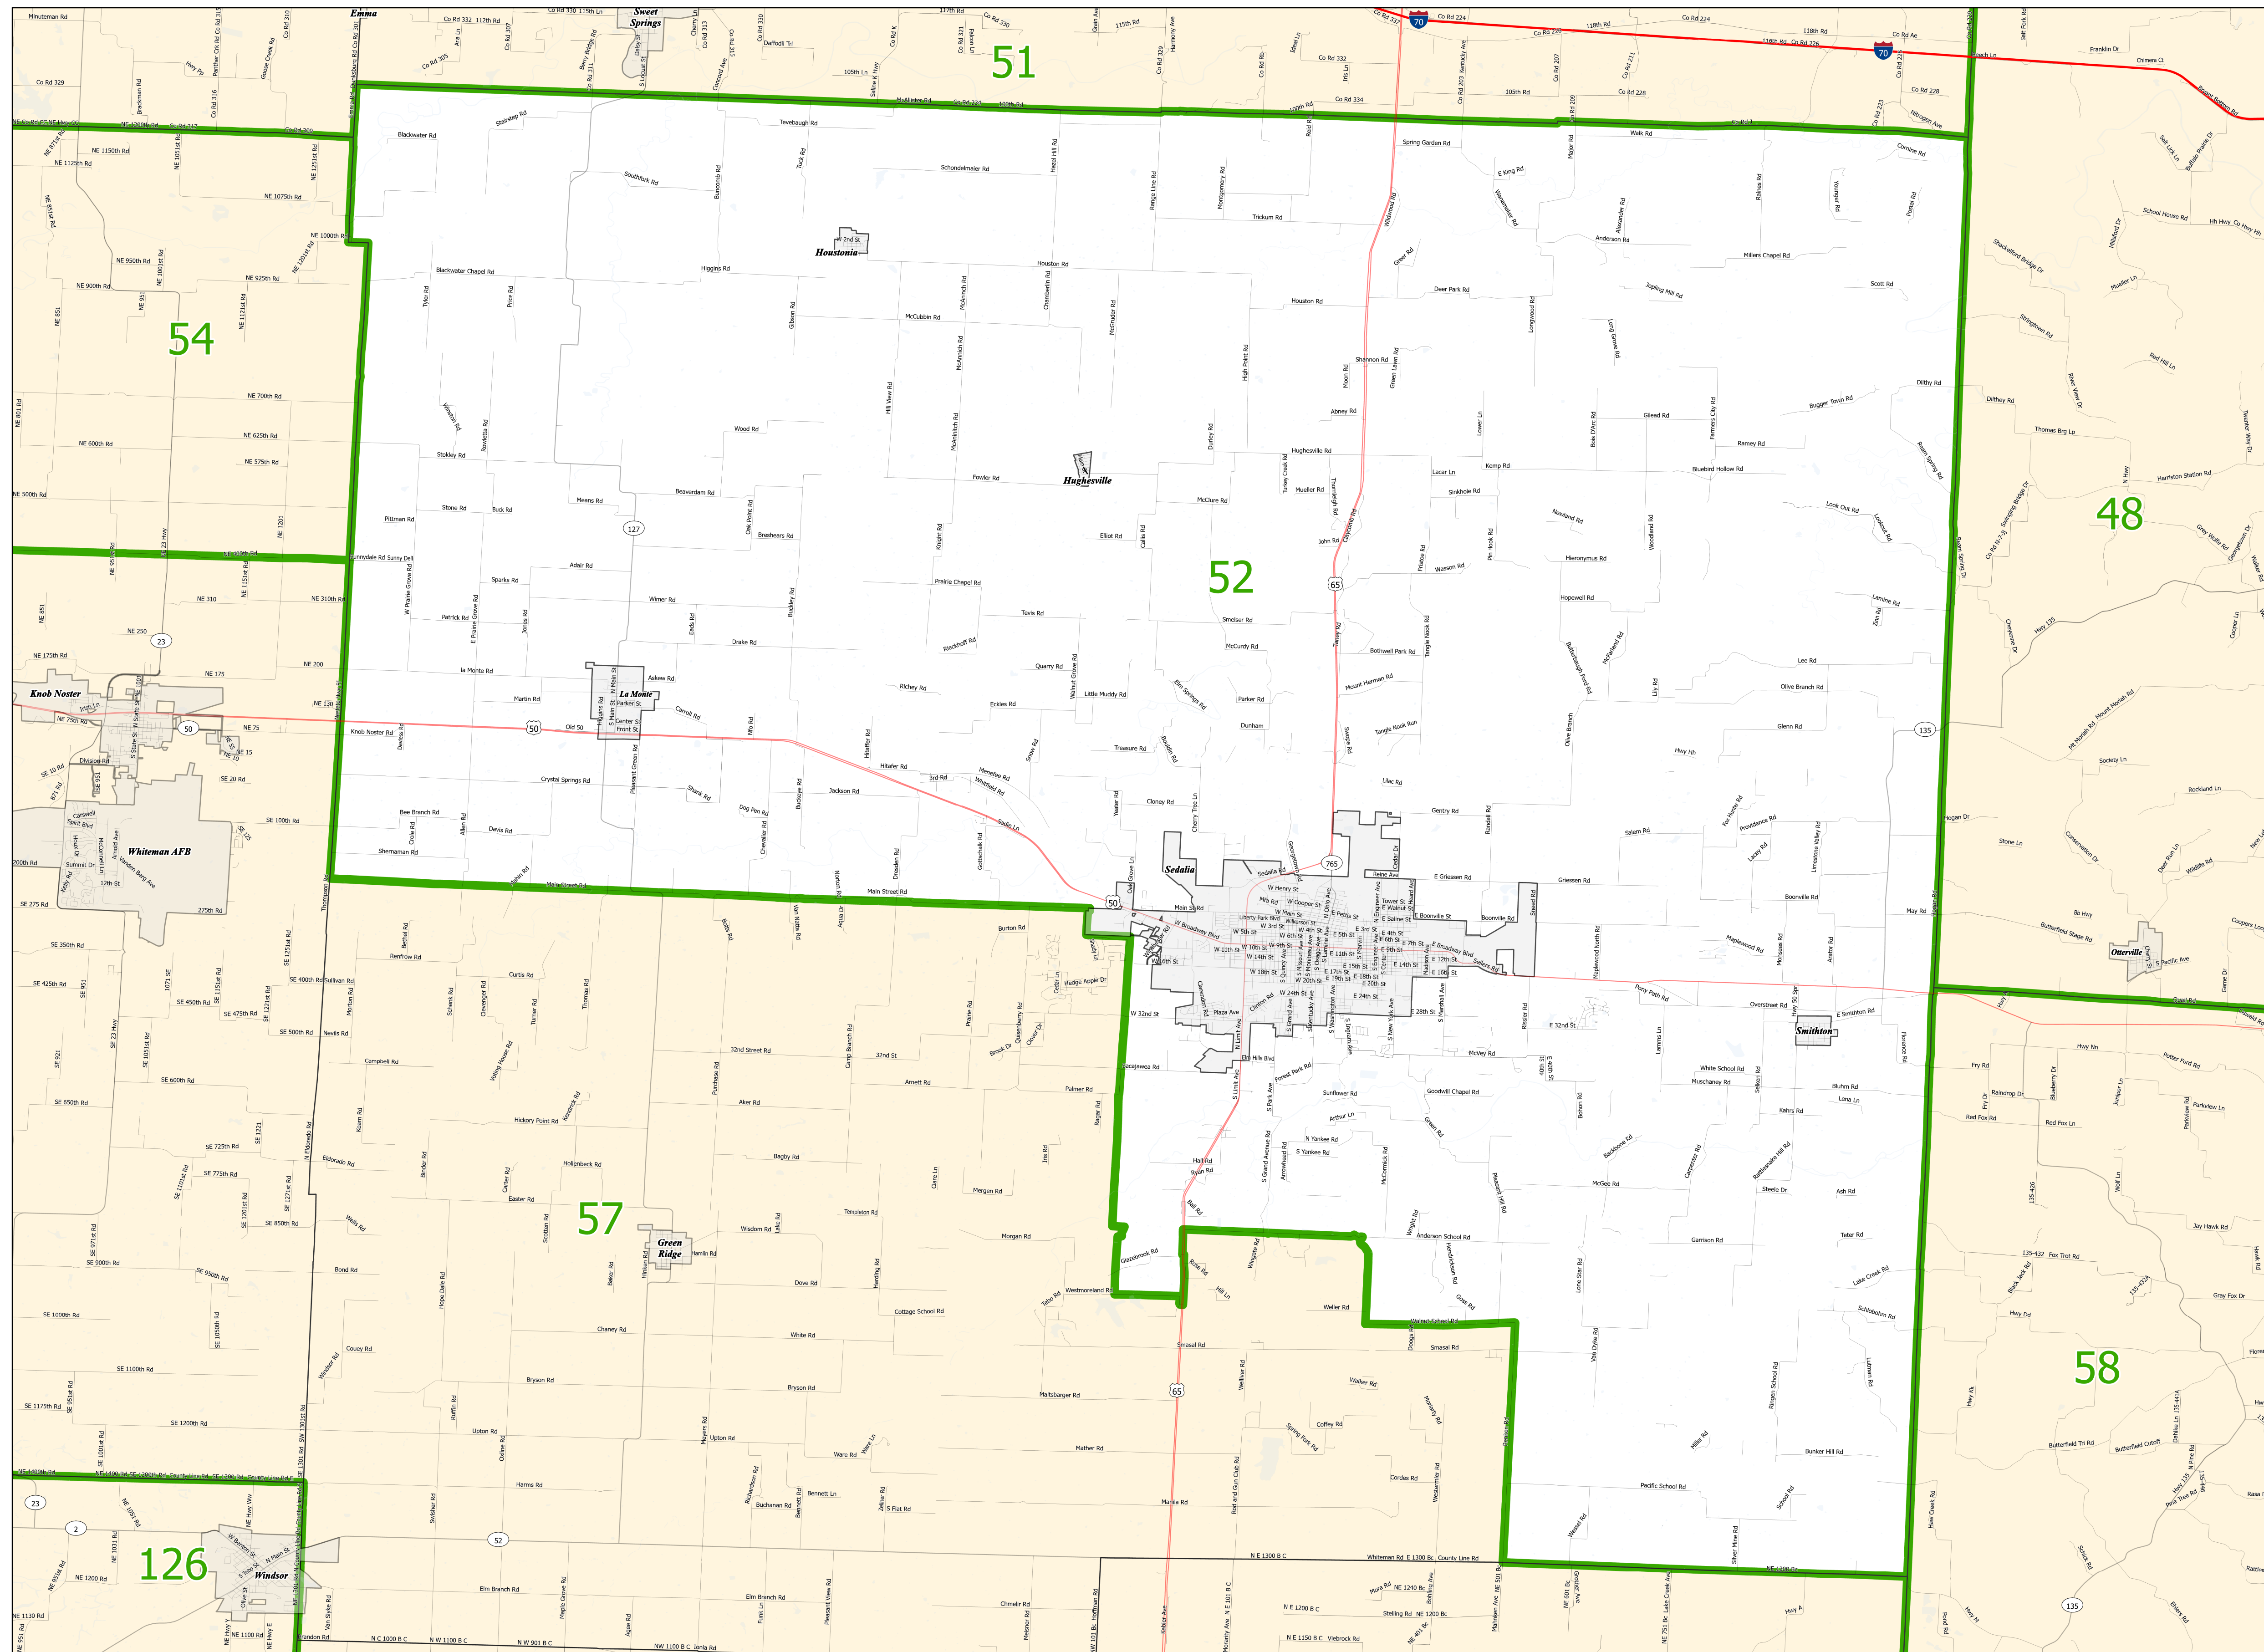

Missouri House District 52

Area of Interest

District Extent

* Includes Census Designated Places

Office of Administration
Redistricting Office