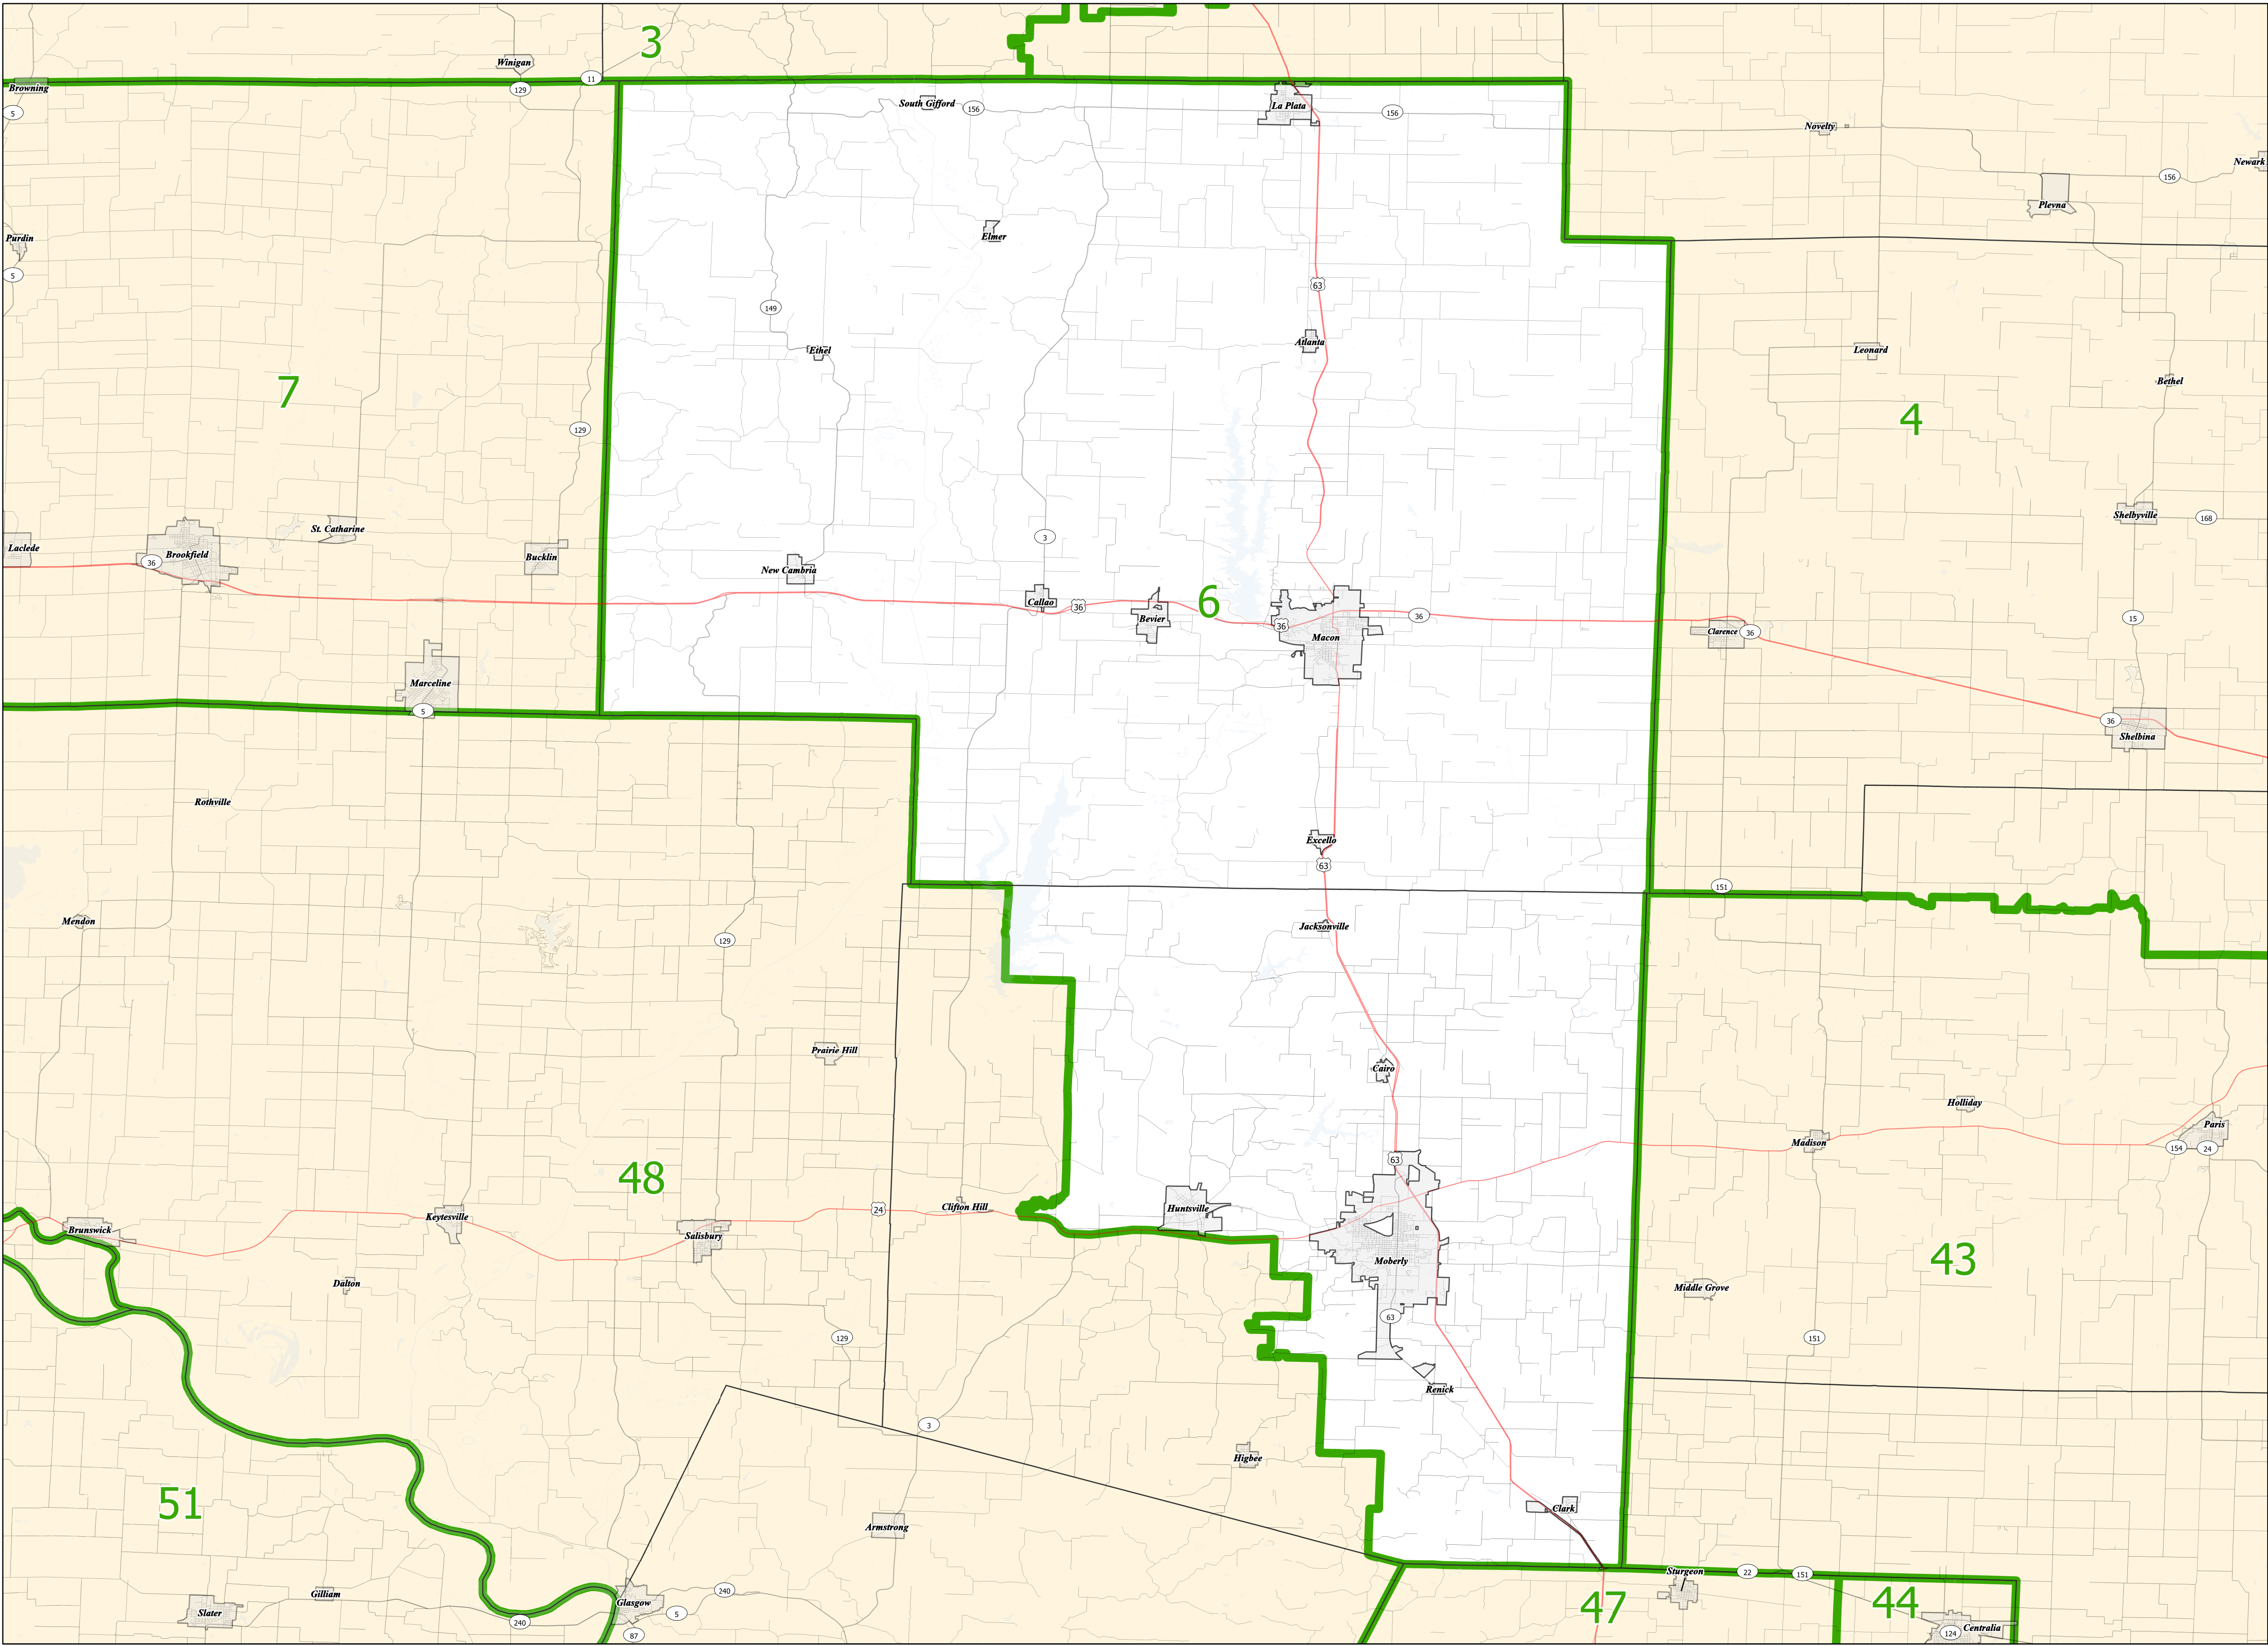

Missouri House District 6