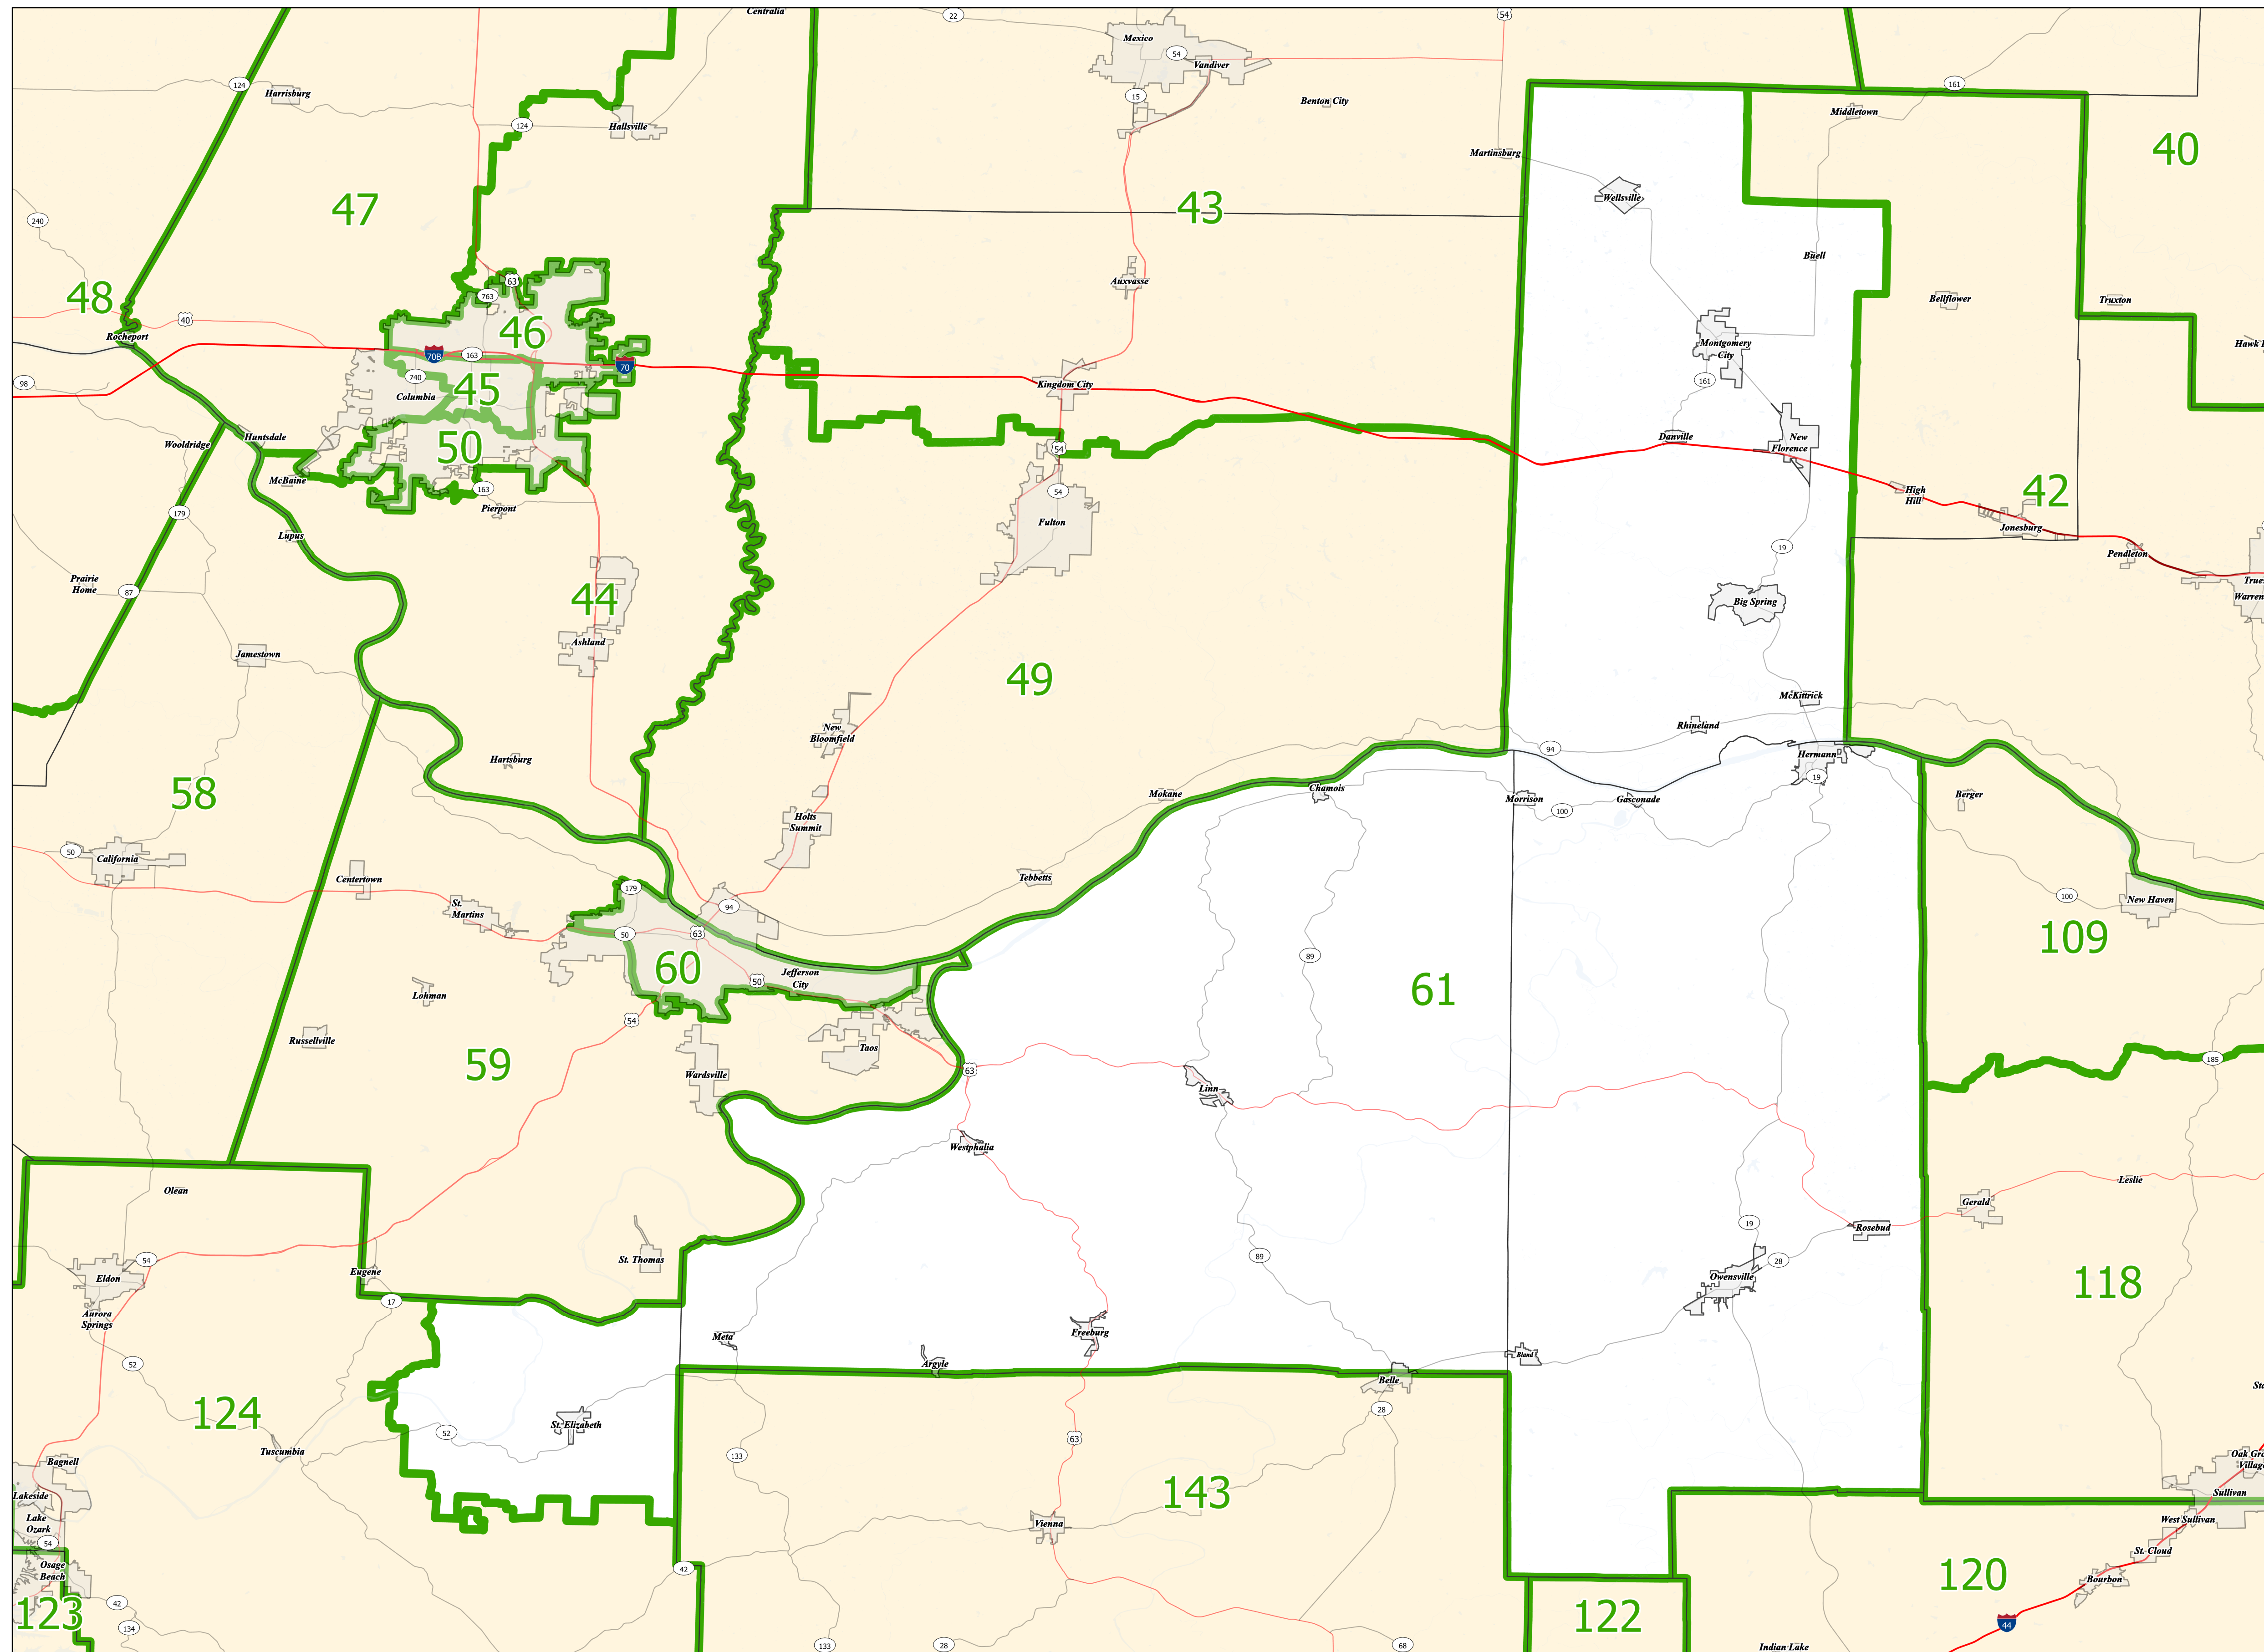

Missouri House District 61

Area of Interest

District Extent

	House Districts
	Areas outside of District
	Incorporated Places*
	Counties
	M.O. Highways
	U.S. Highways
	Interstates
	Roads

* Includes Census Designated Places

Office of Administration
Redistricting Office