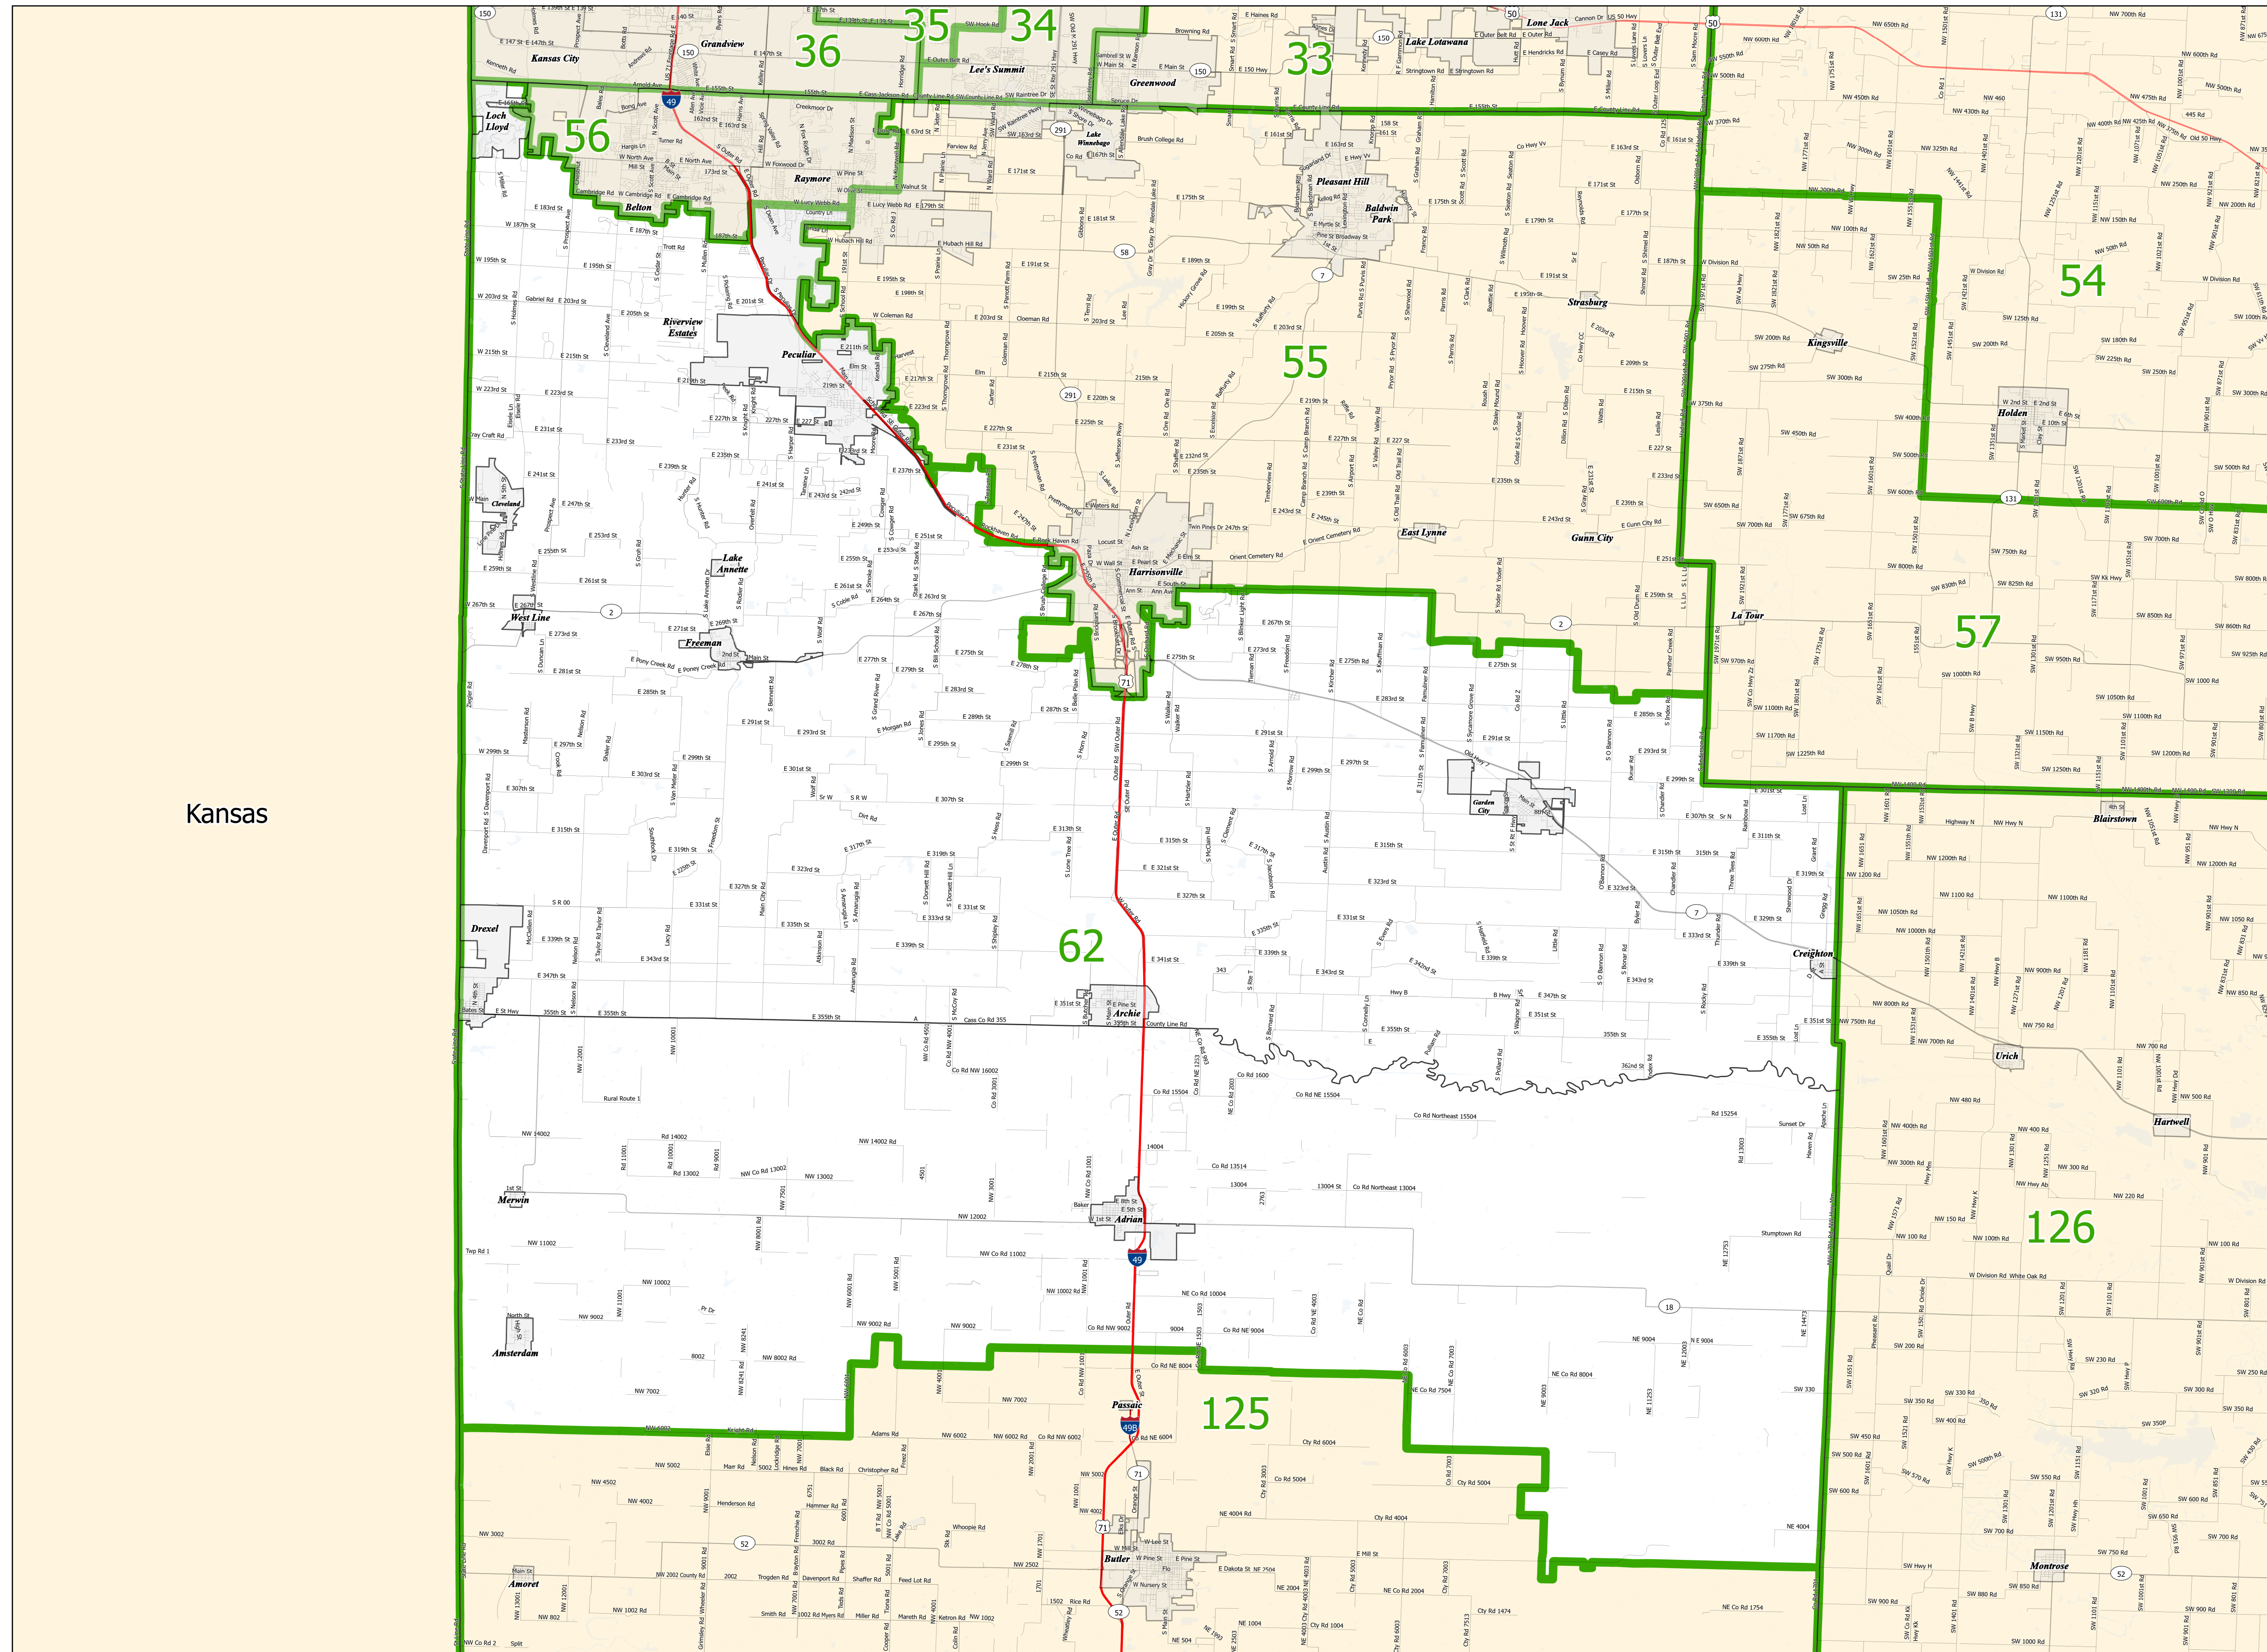

Missouri House District 62

Kansas

Area of Interest

District Extent

- House Districts
- Areas outside of District
- Incorporated Places*
- Counties
- M.O. Highways
- U.S. Highways
- Interstates
- Roads

* Includes Census Designated Places

Office of Administration
Redistricting Office