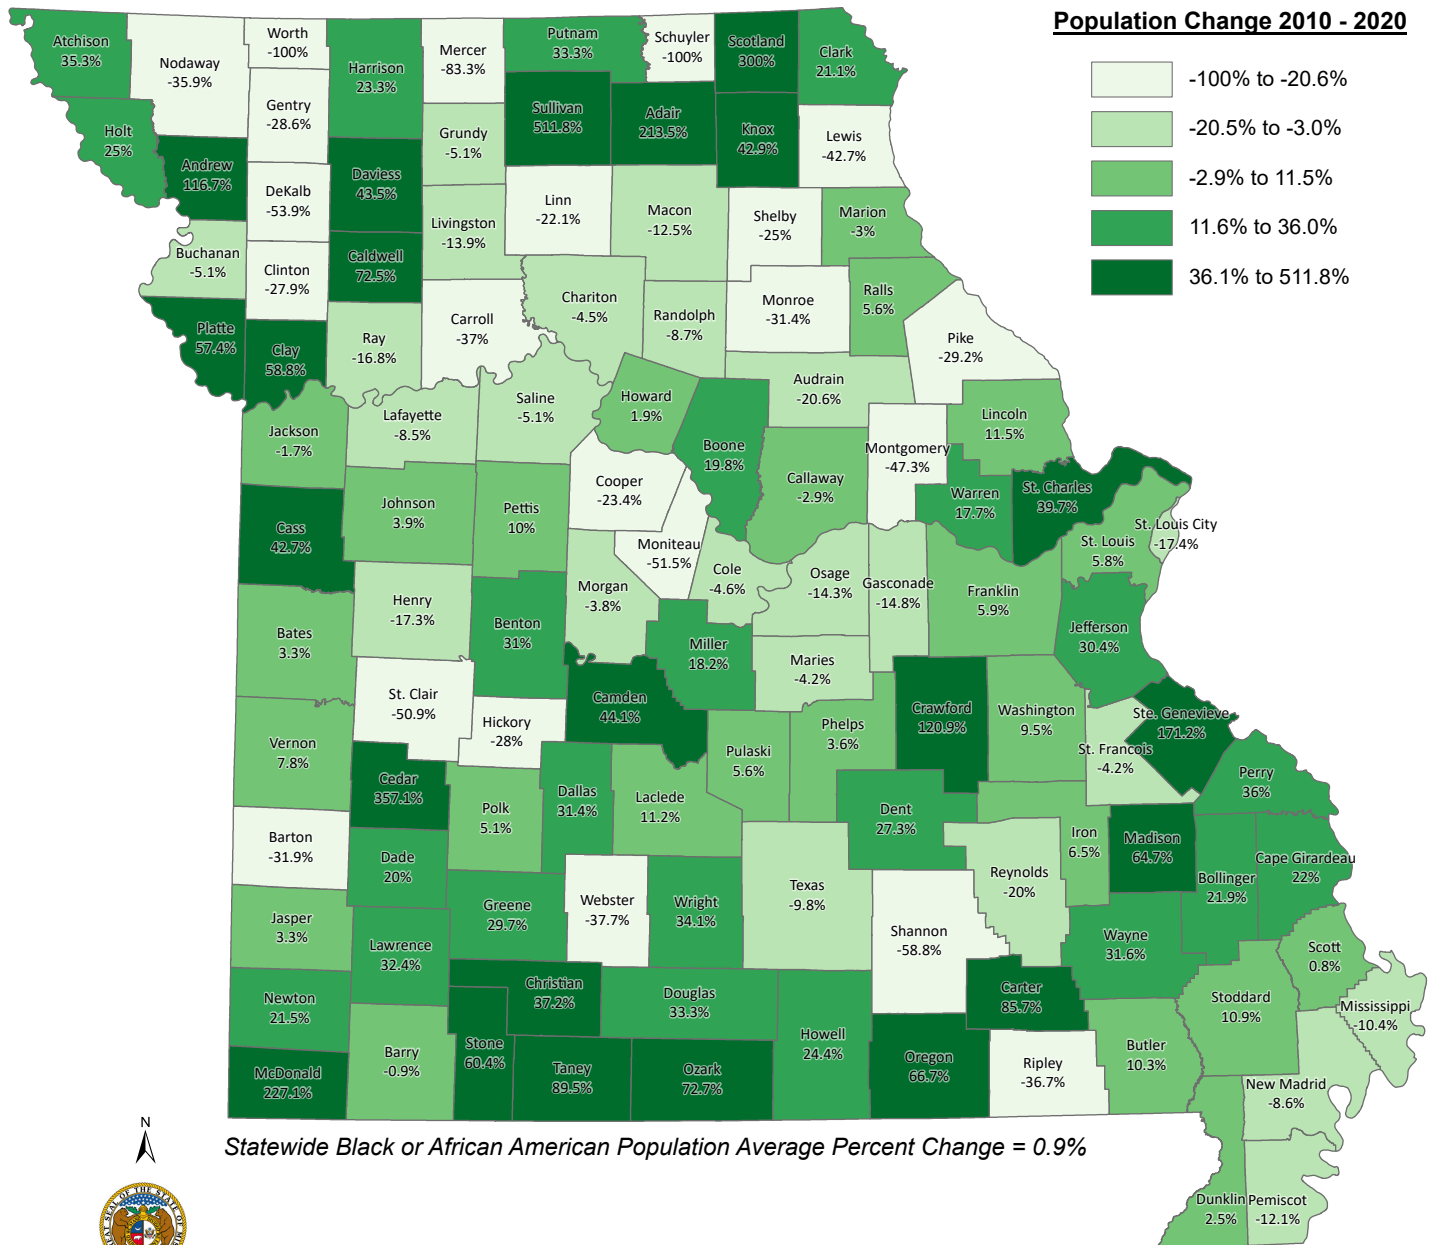

State of Missouri

Black or African American Population Percentage Change by County 2010 - 2020

Statewide Black or African American Population Average Percent Change = 0.9%

Office of Administration
Division of Budget and Planning