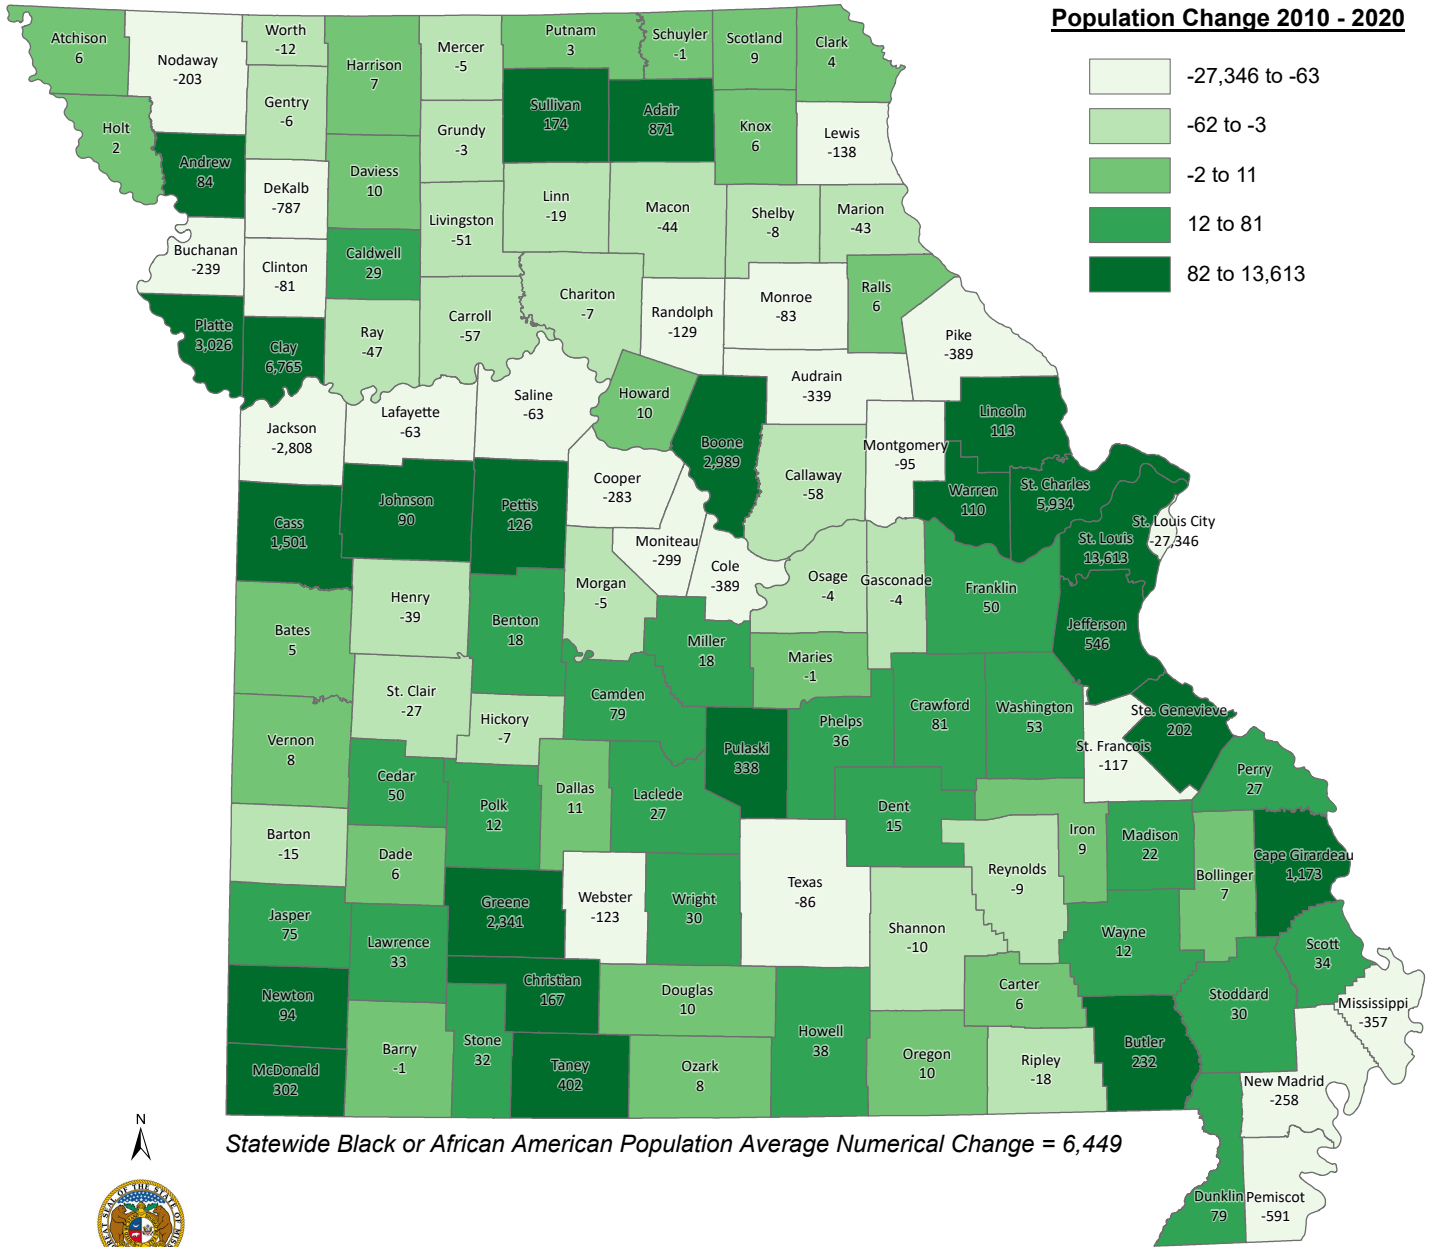

# State of Missouri

## Black or African American Population Numerical Change by County 2010 - 2020

Statewide Black or African American Population Average Numerical Change = 6,449

Office of Administration  
Division of Budget and Planning