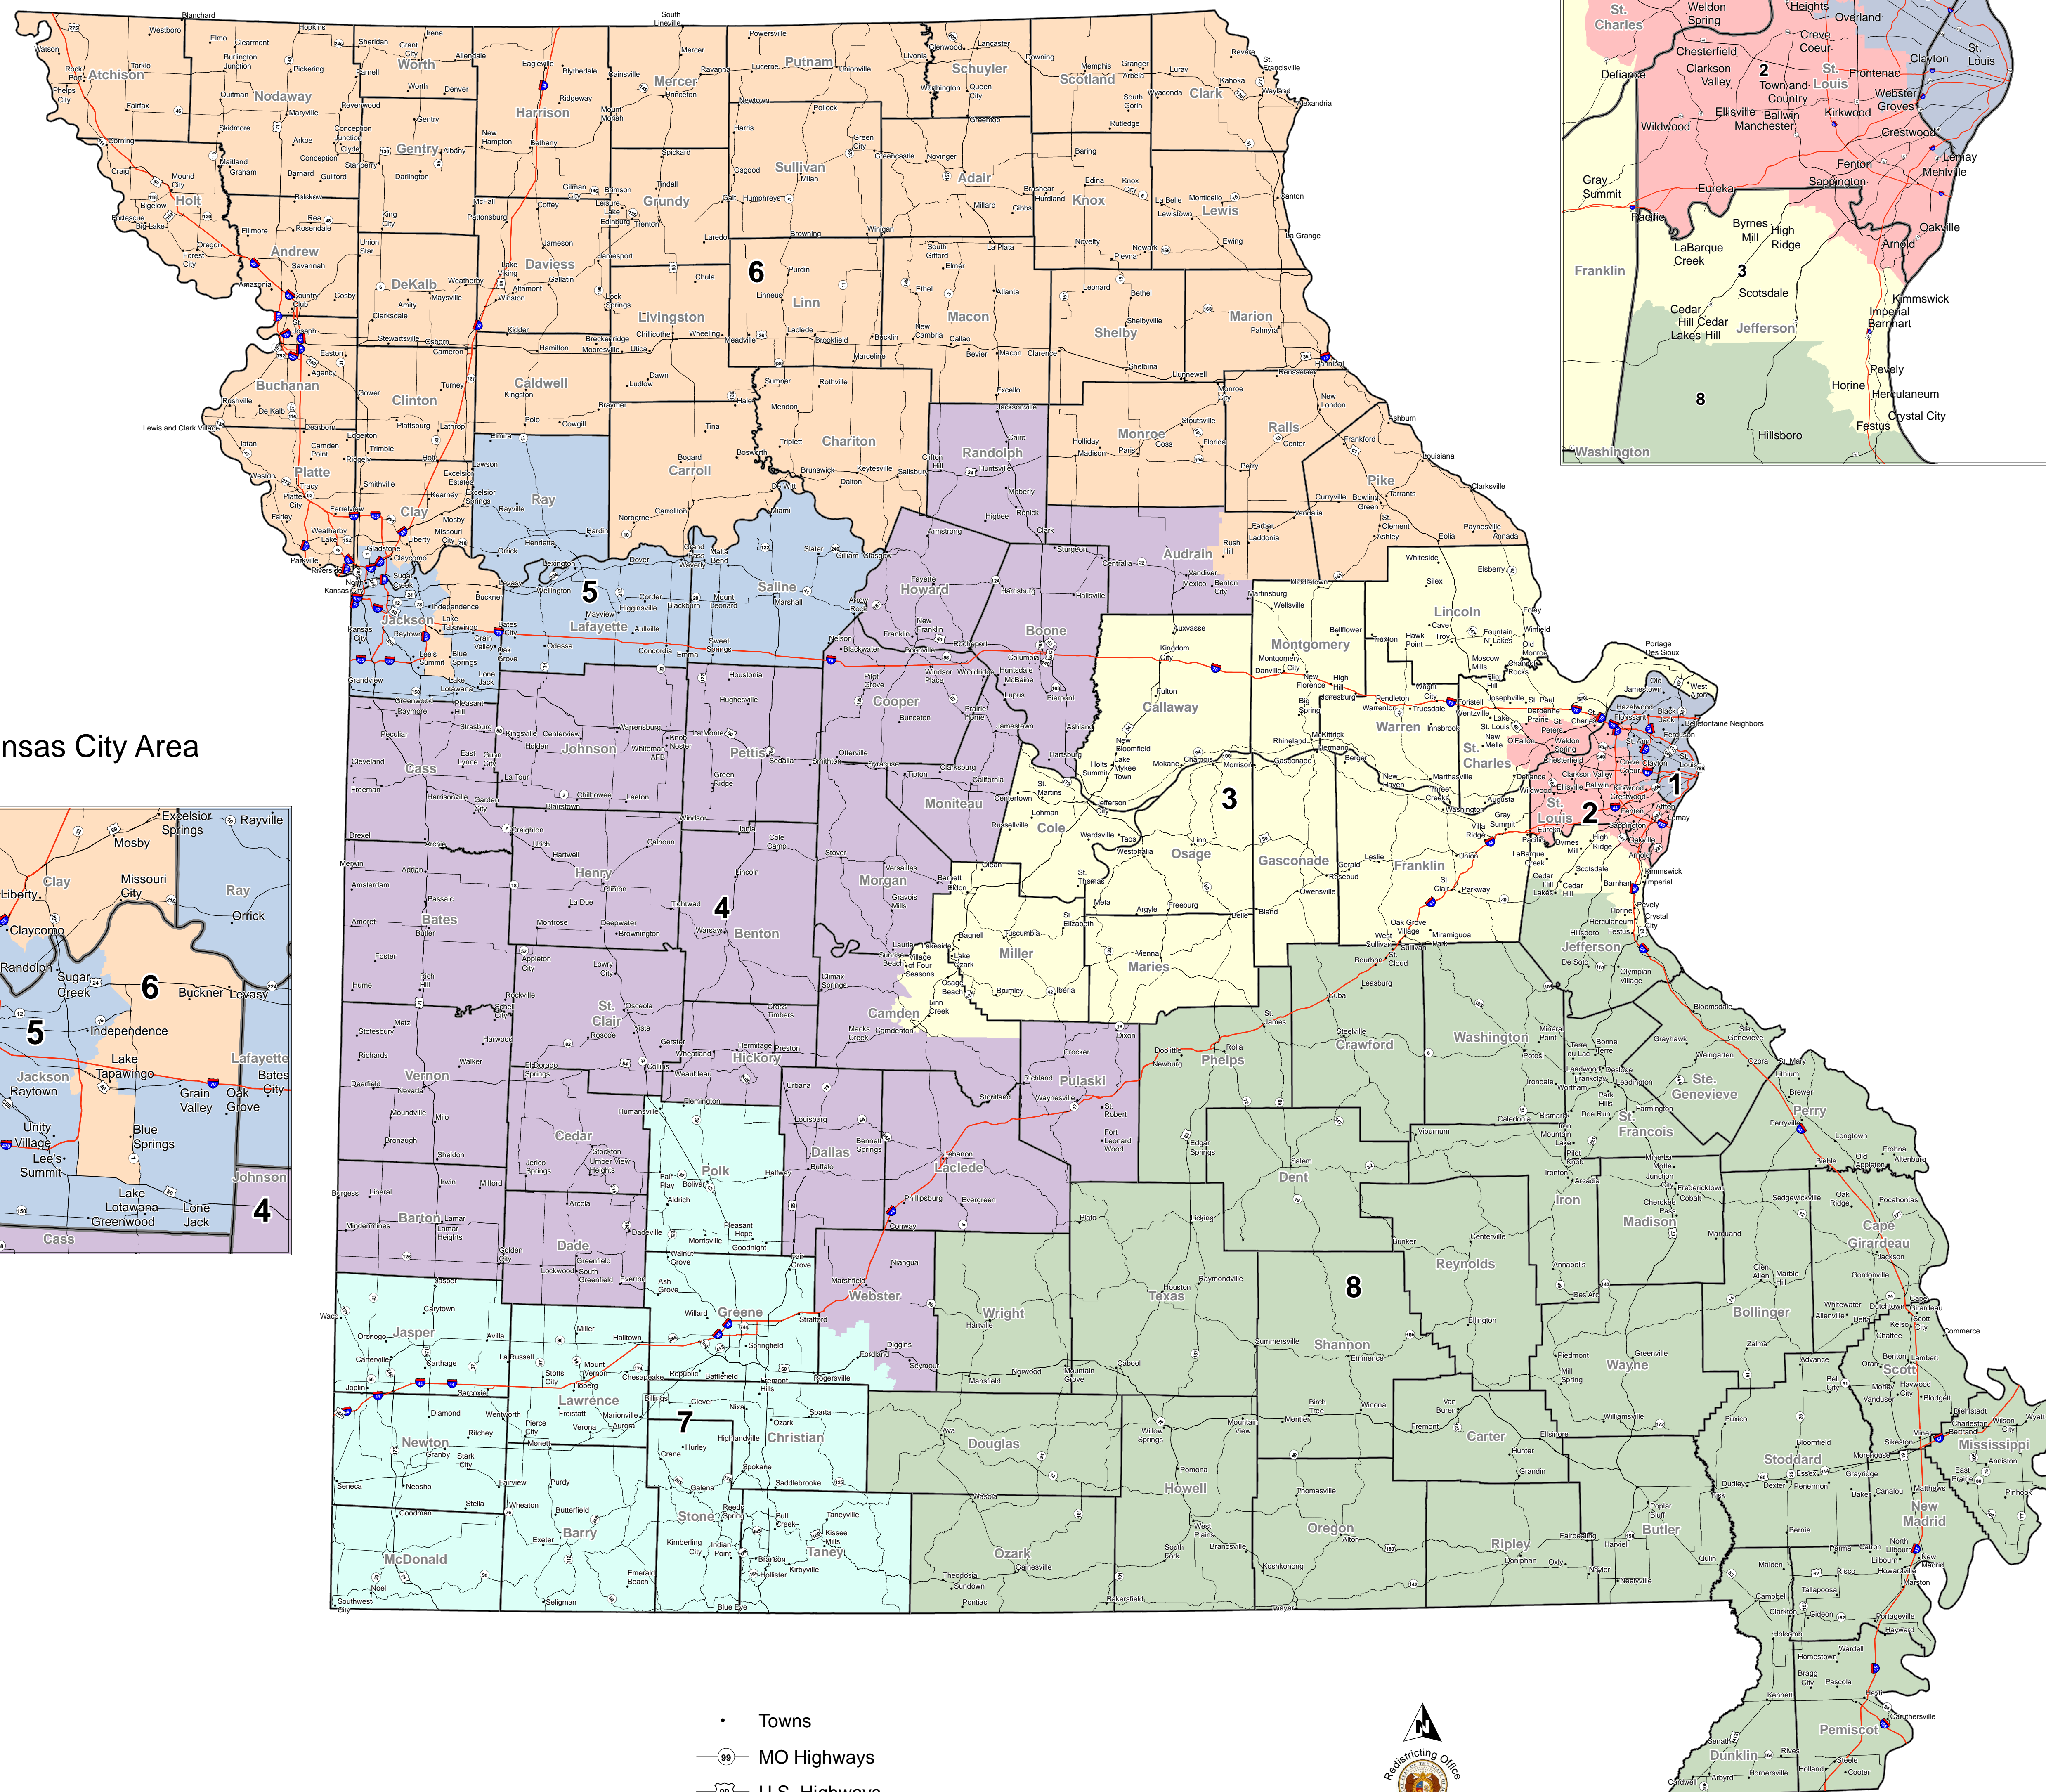

# MISSOURI CONGRESSIONAL DISTRICTS

St. Louis Area

Kansas City Area

- Towns
- 99 — MO Highways
- 99 — U.S. Highways
- I-90 — Interstates