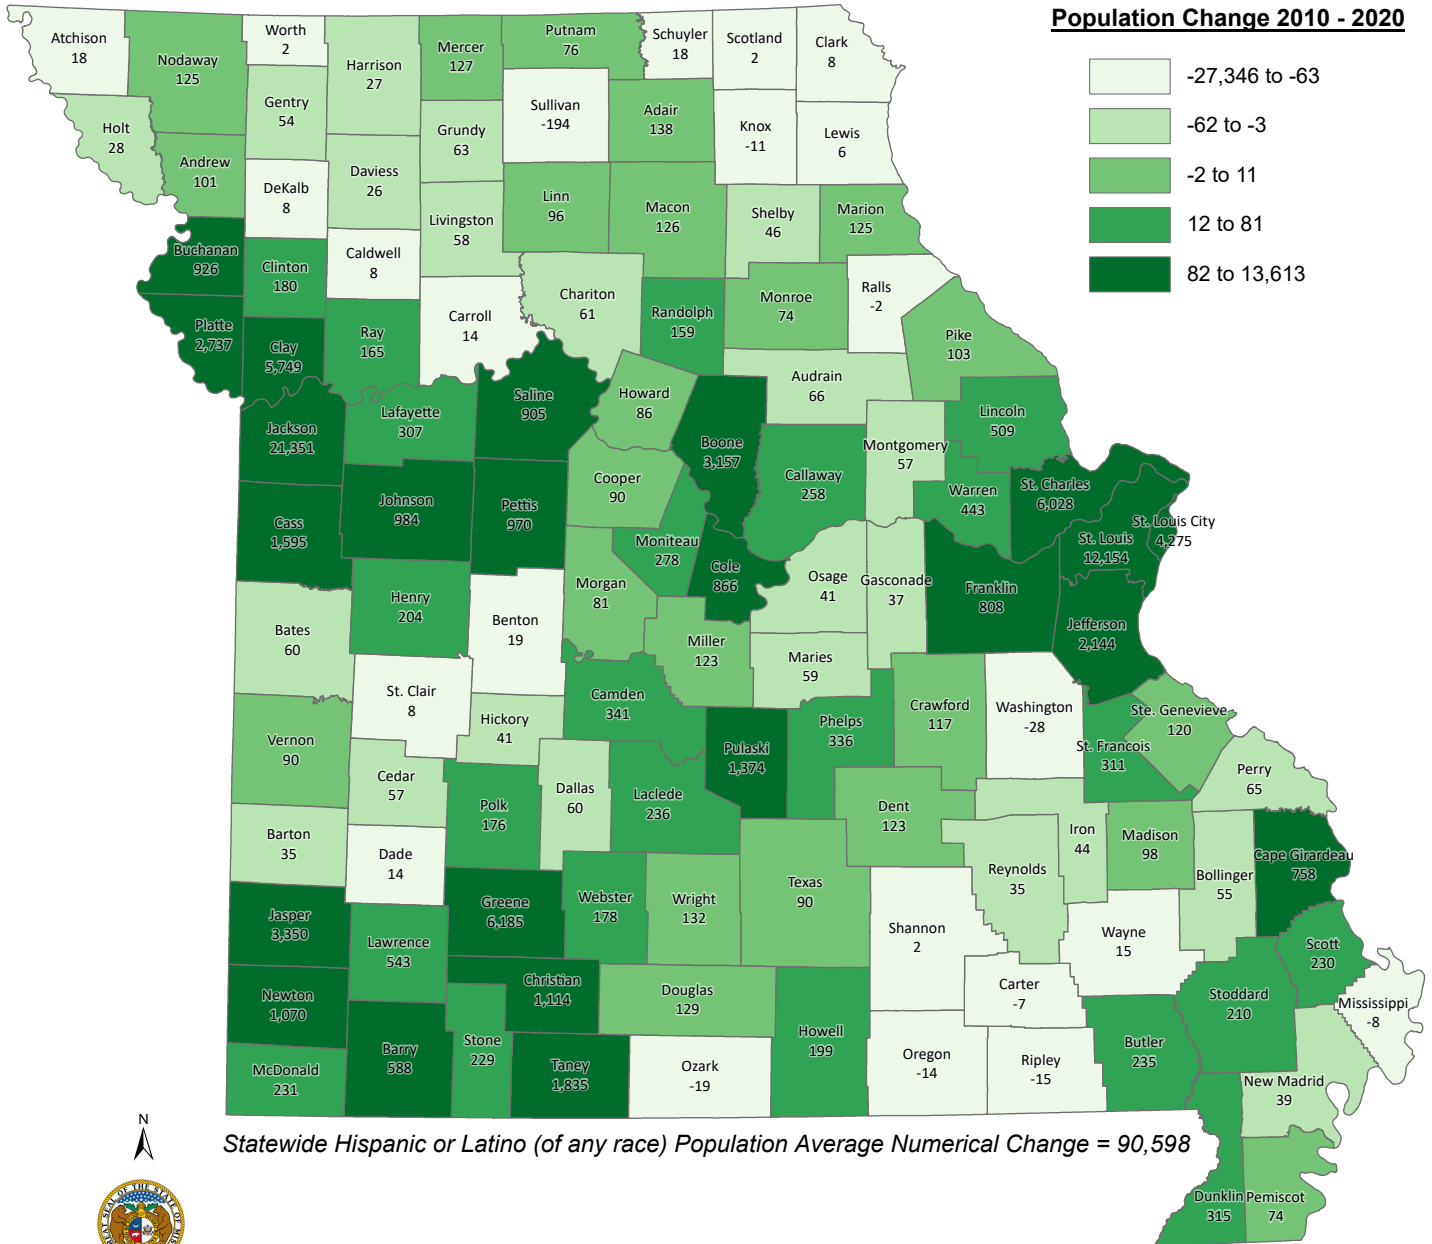

# State of Missouri

## Hispanic or Latino (of any race) Population Numerical Change by County 2010 - 2020

Statewide Hispanic or Latino (of any race) Population Average Numerical Change = 90,598

Office of Administration  
Division of Budget and Planning