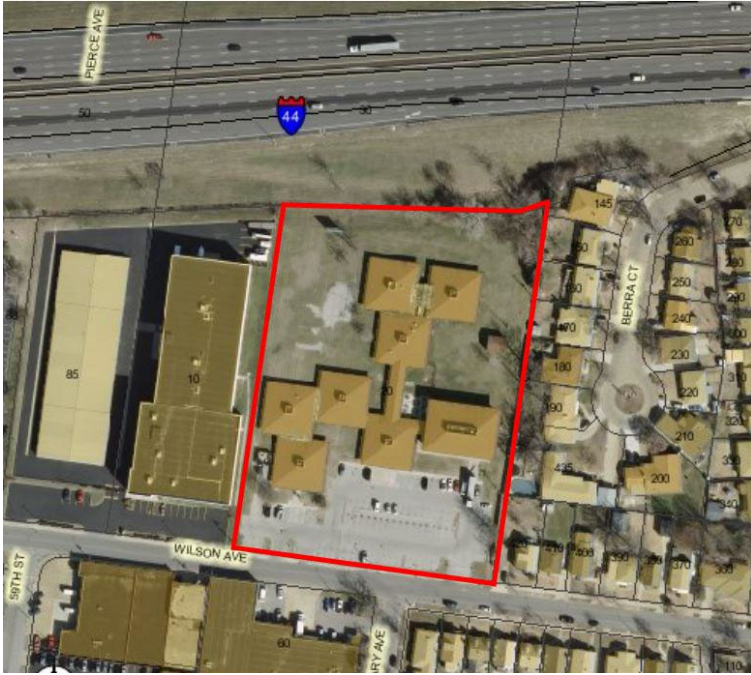

### SMALL CAMPUS OR TRAINING FACILITY 35,113 SQUARE FEET on 4 ACRES

5707 Wilson Ave., St. Louis, Missouri

#### PROPERTY OVERVIEW

This property is located at 5707 Wilson Avenue, St. Louis, Missouri. The 4 acre site consists of a 34,613 SF main building and 500 SF storage building.

Amenities in the main building include: classrooms, offices, toilets, kitchen, support spaces, and multi-purpose room.

# SMALL CAMPUS OR TRAINING FACILITY 35,113 SQUARE FEET on 4 ACRES

5707 Wilson Ave., St. Louis, Missouri

## LOCATION MAPS