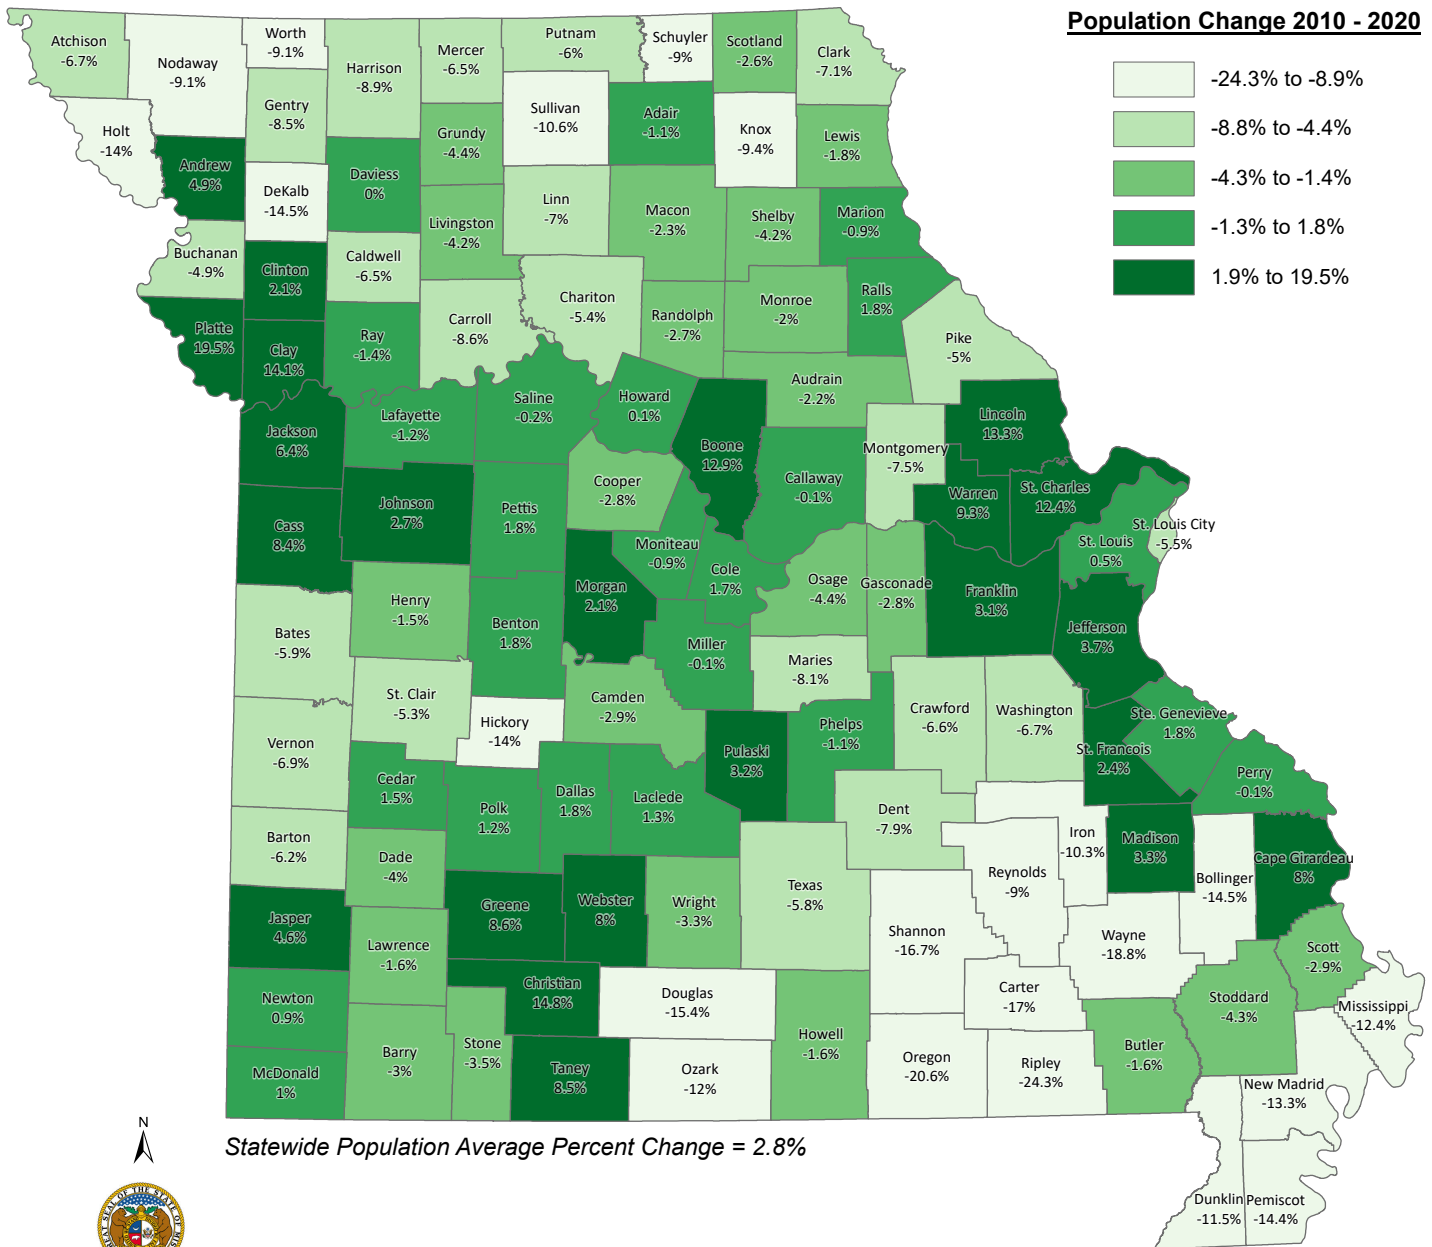

State of Missouri

Population Percentage Change by County 2010 - 2020

Statewide Population Average Percent Change = 2.8%

Office of Administration
Division of Budget and Planning