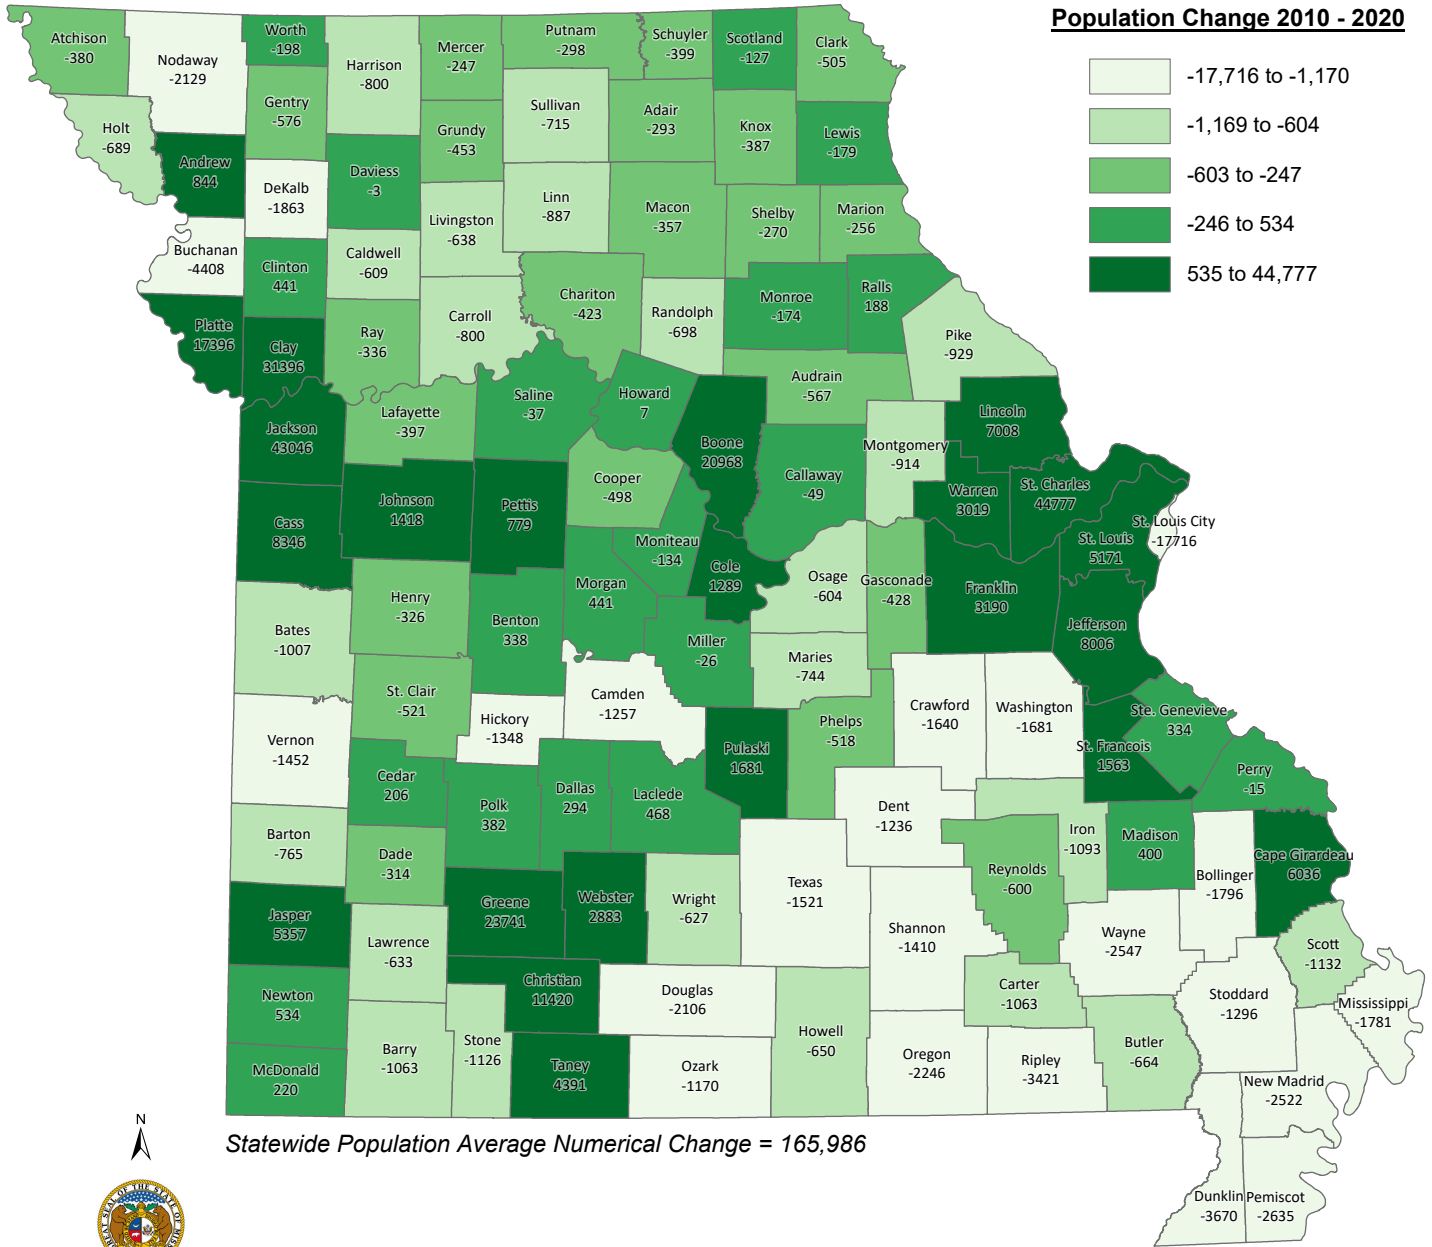

State of Missouri

Population Numerical Change by County 2010 - 2020

Statewide Population Average Numerical Change = 165,986

Office of Administration
Division of Budget and Planning