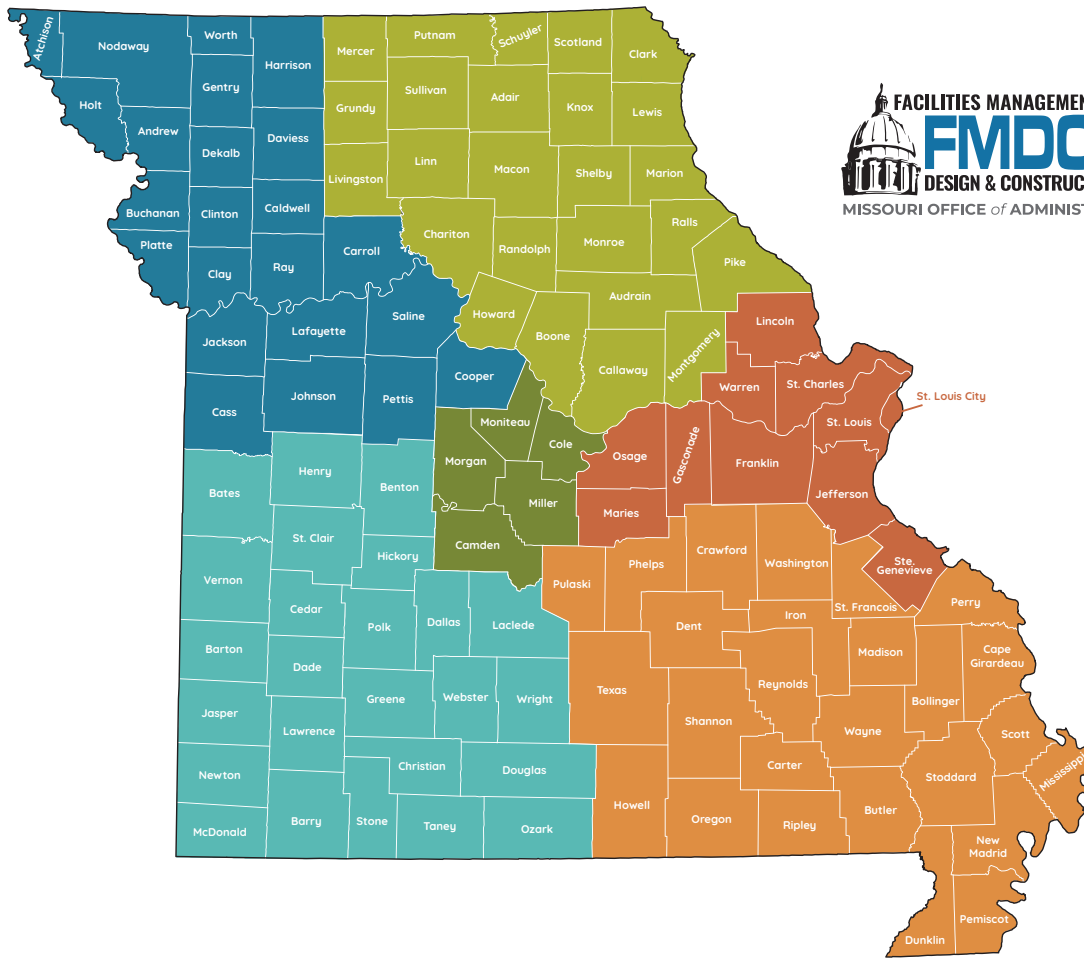

Division of Facilities Management Design & Construction State Regions Map

WEST REGION

Timmy Collins • (816) 889-2076
Service Level Manager

Tiffany Buettgenbach • (816) 889-2648
Lead Administrative Support Assistant