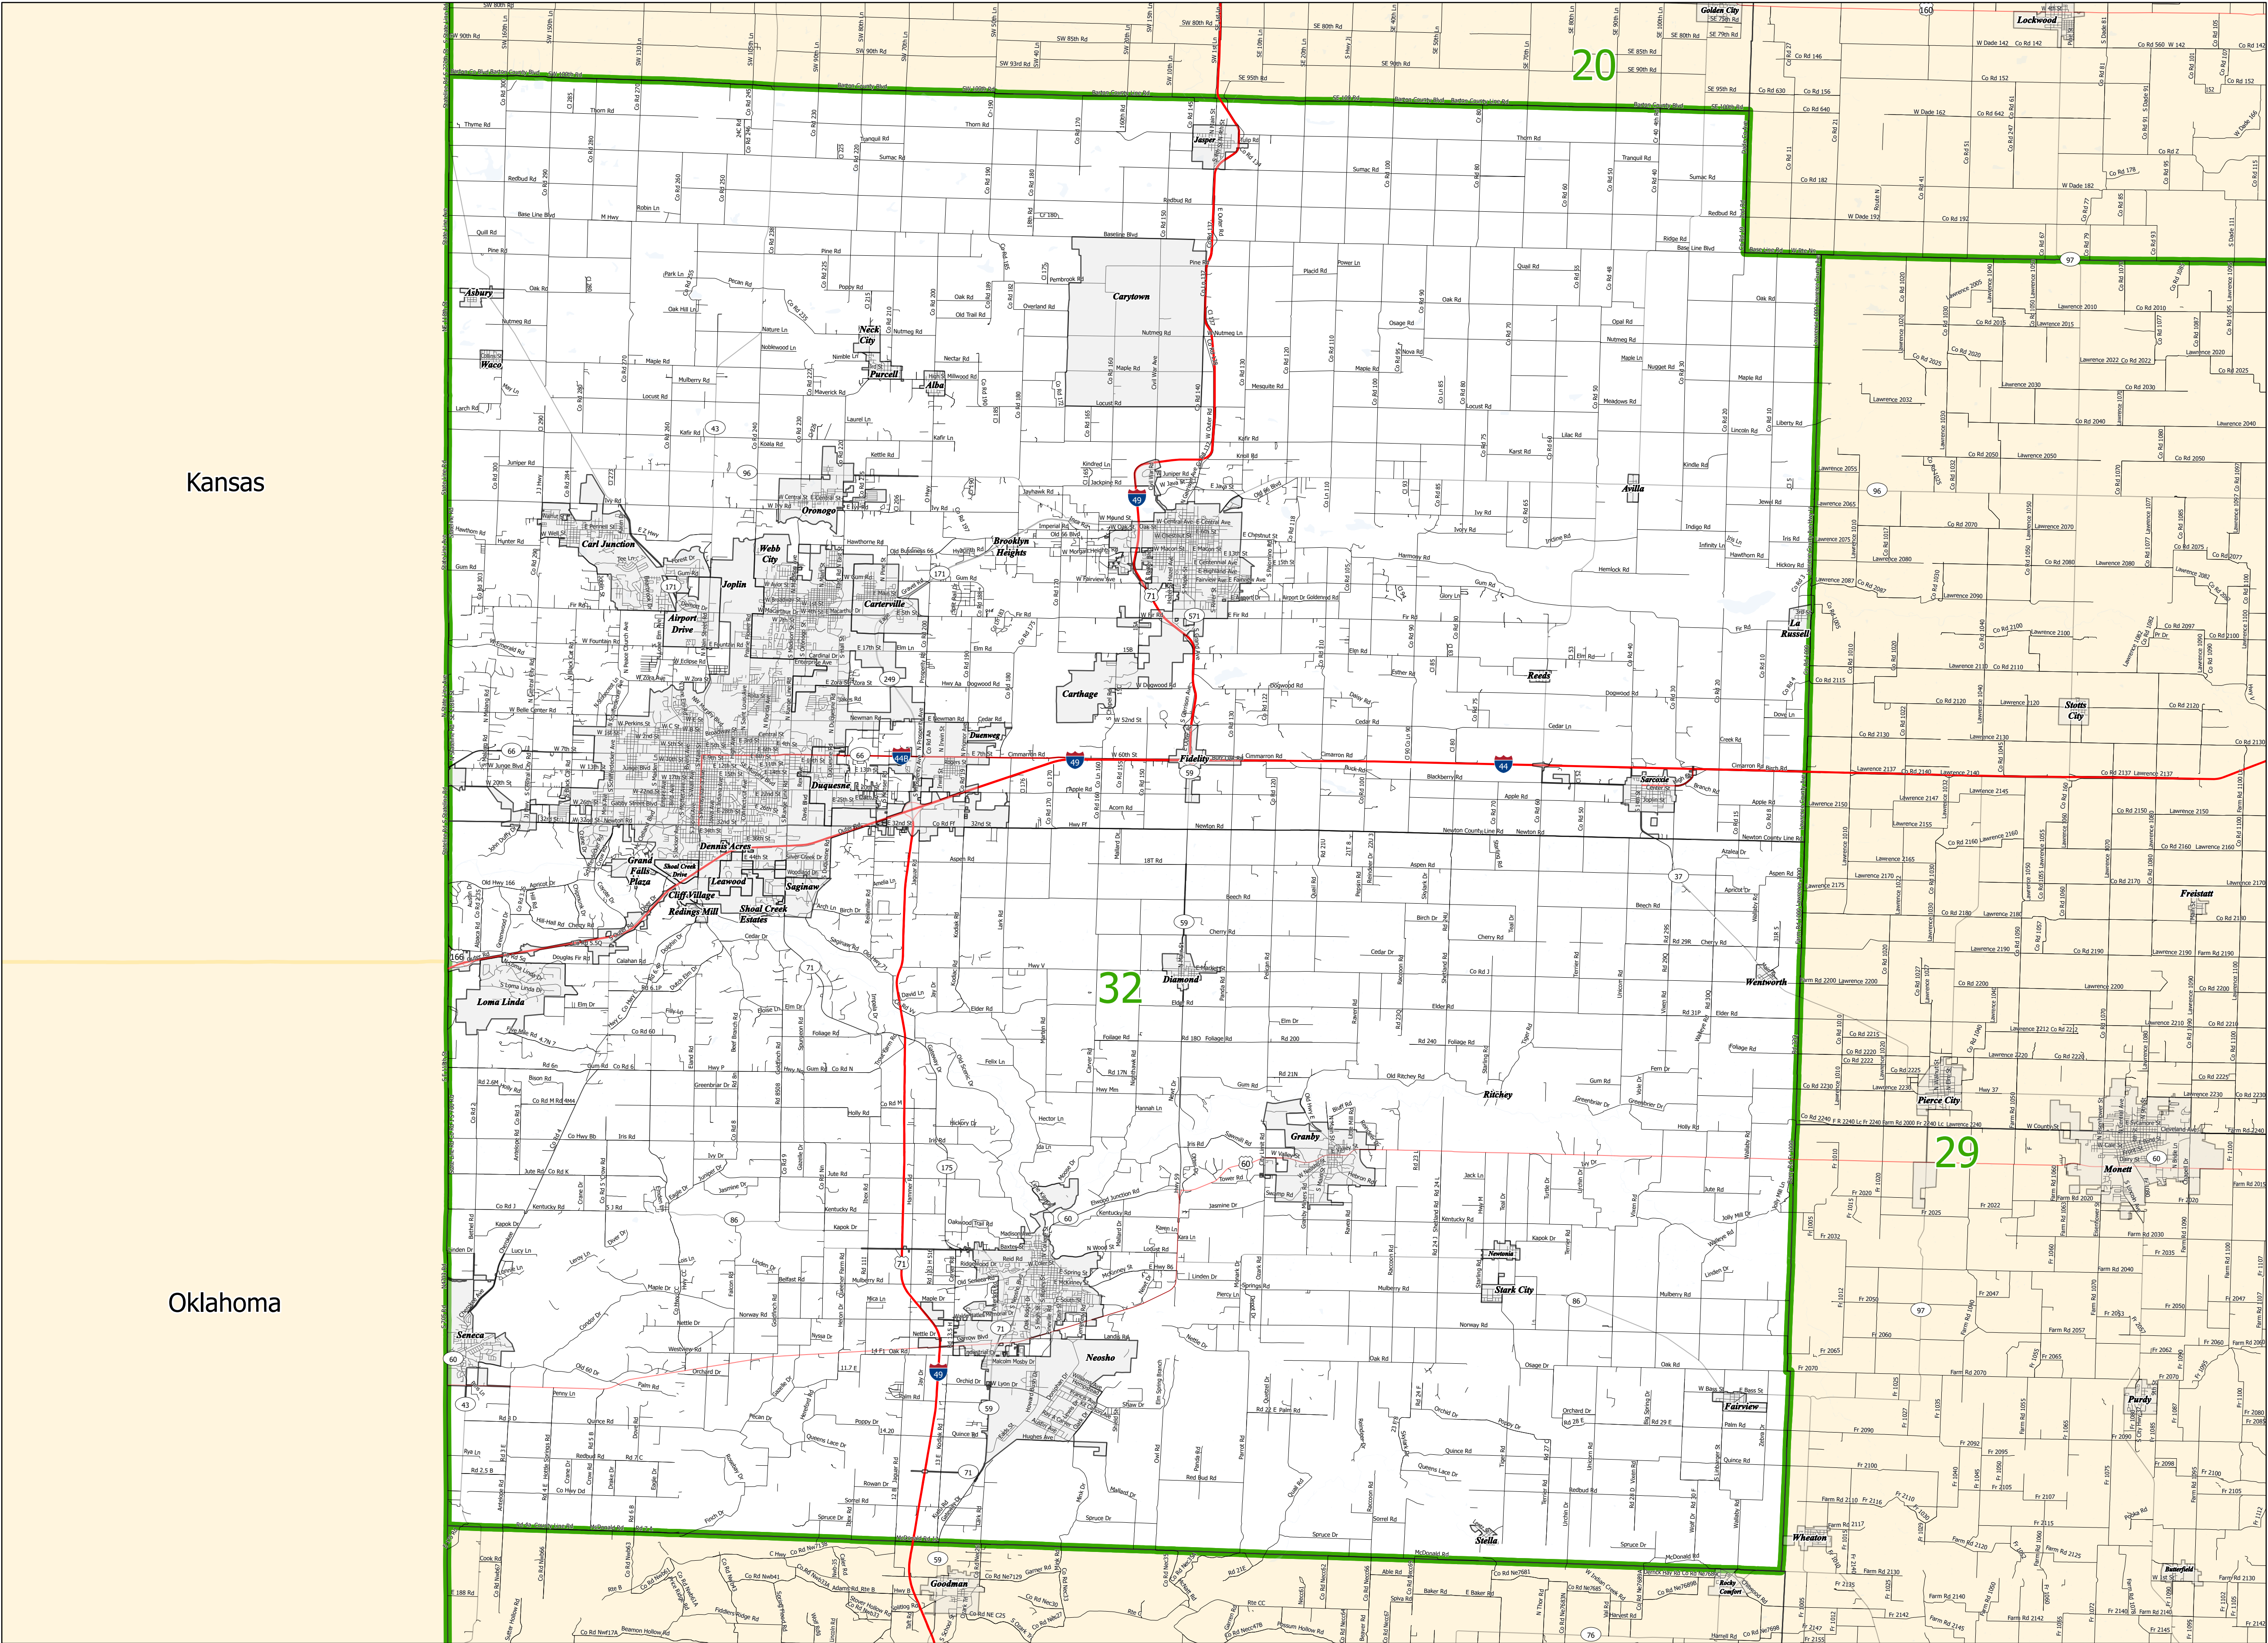

# 2022 Judicial Redistricting Commission Senate Redistricting Plan Secretary of State Filing March 2022 District 32

Kansas

Oklahoma

Area of Interest

District Extent

- █ Senate Districts
- Areas outside of District
- Incorporated Places\*
- Counties
- Interstates
- U.S. Highways
- M.O. Highways
- Roads