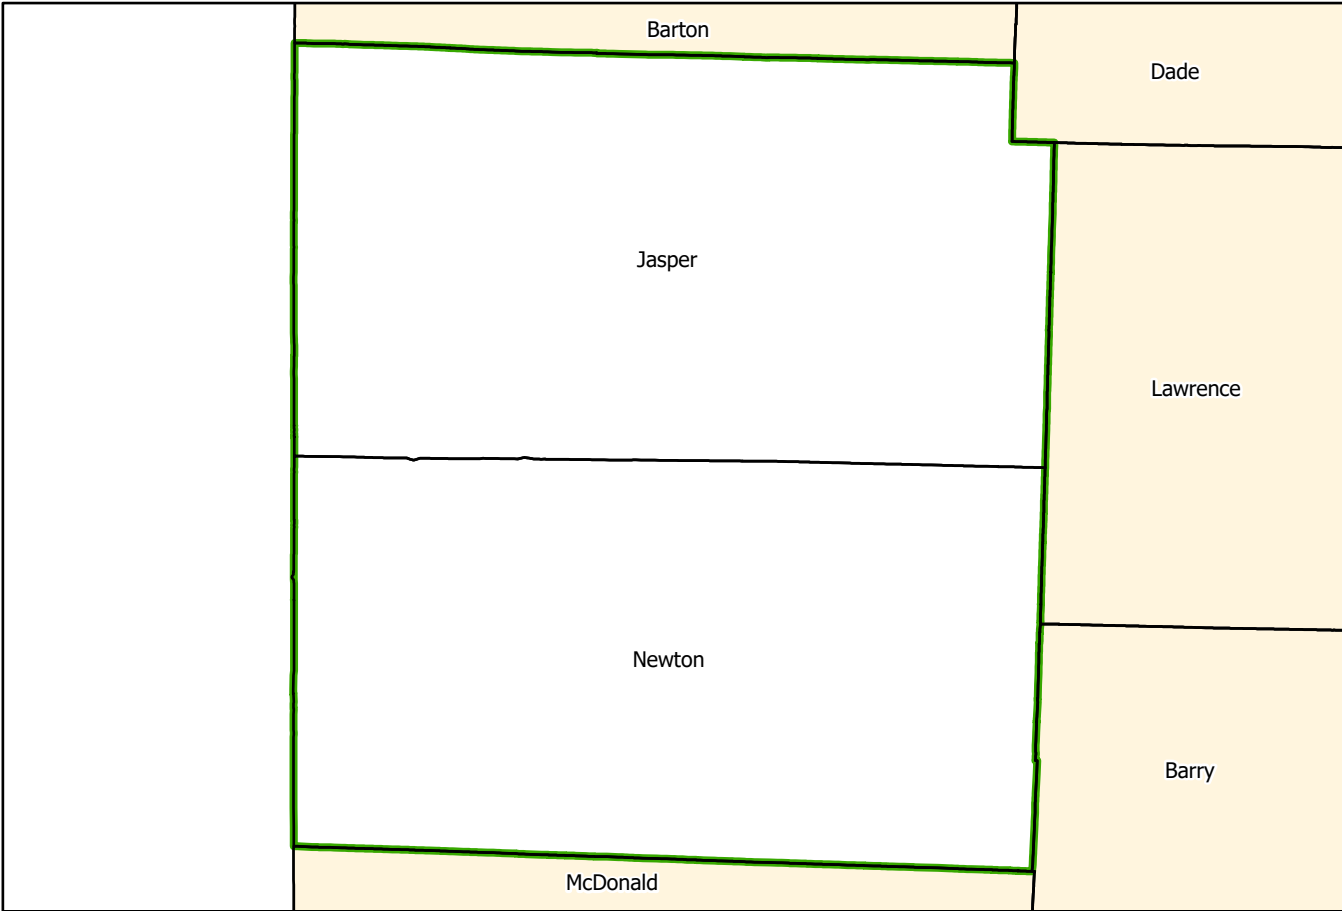

# 2022 Judicial Redistricting Commission Senate Redistricting Plan Secretary of State Filing March 2022 District 32

Kansas

Oklahoma

Area of Interest

District Extent

- █ Senate Districts
- Areas outside of District
- Incorporated Places\*
- Counties
- Interstates
- U.S. Highways
- M.O. Highways
- Roads