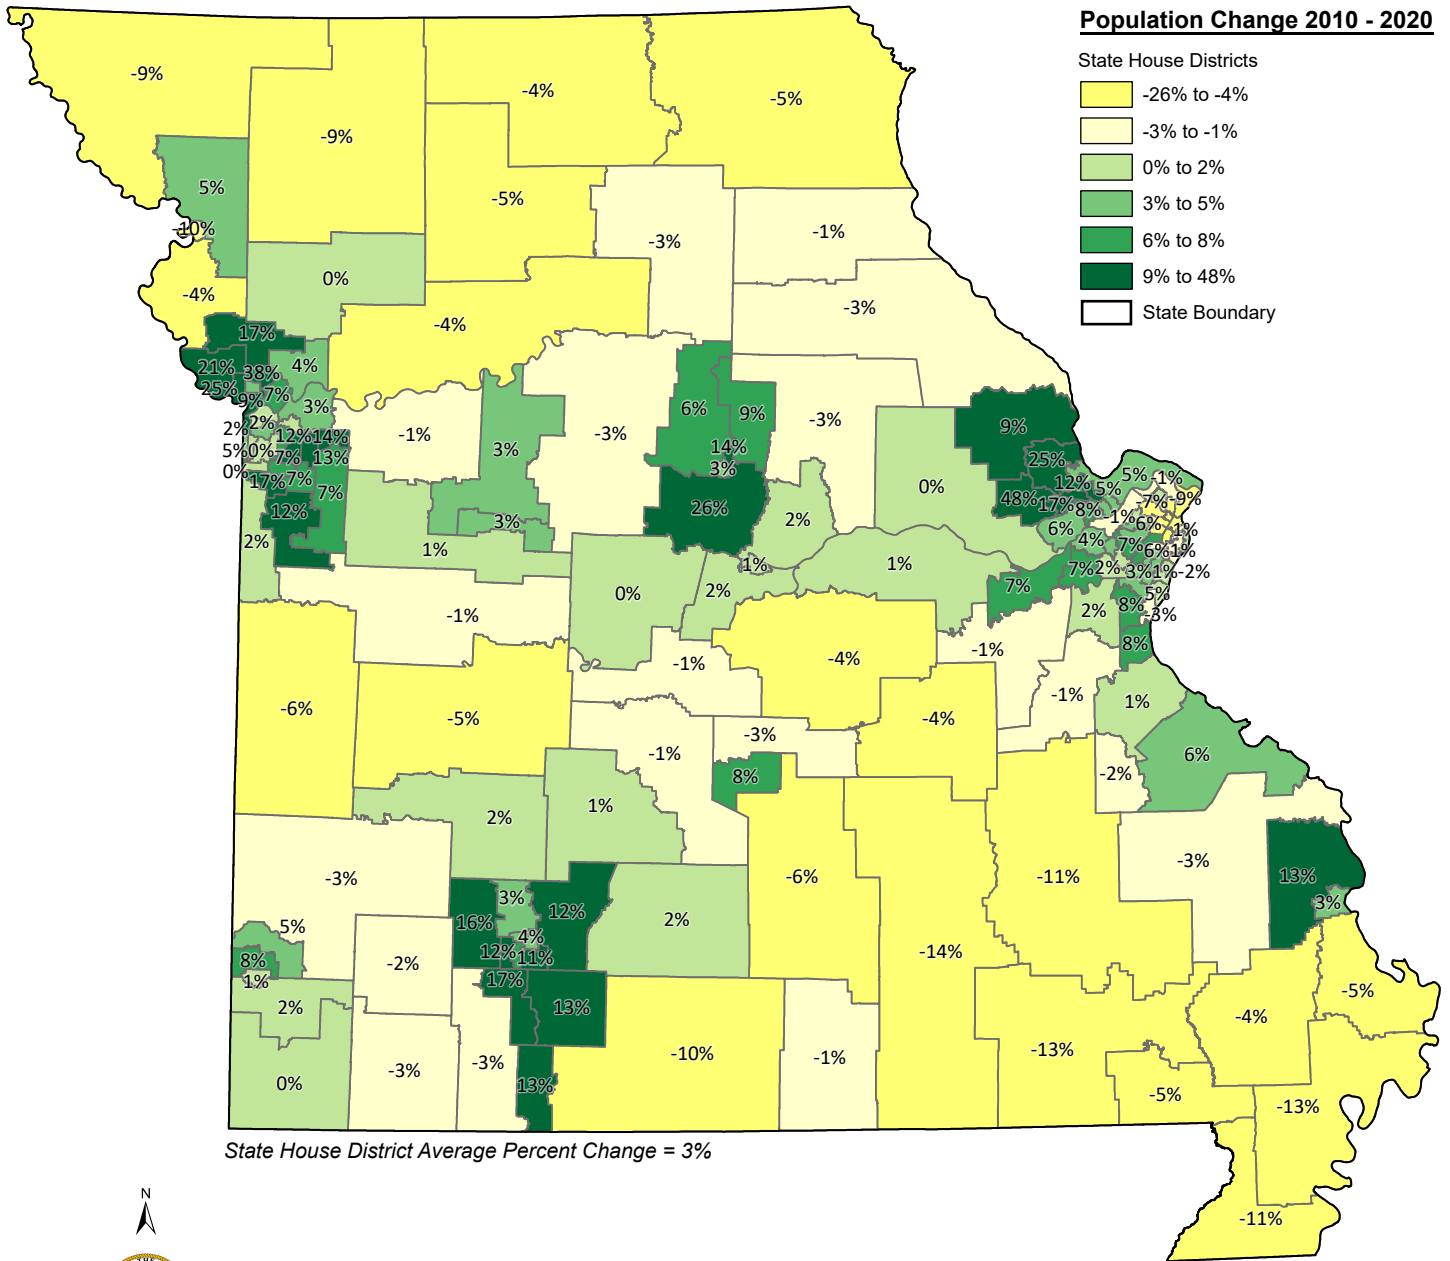

State of Missouri

Population Percentage Change by State House District 2010 - 2020

Office of Administration
Division of Budget and Planning