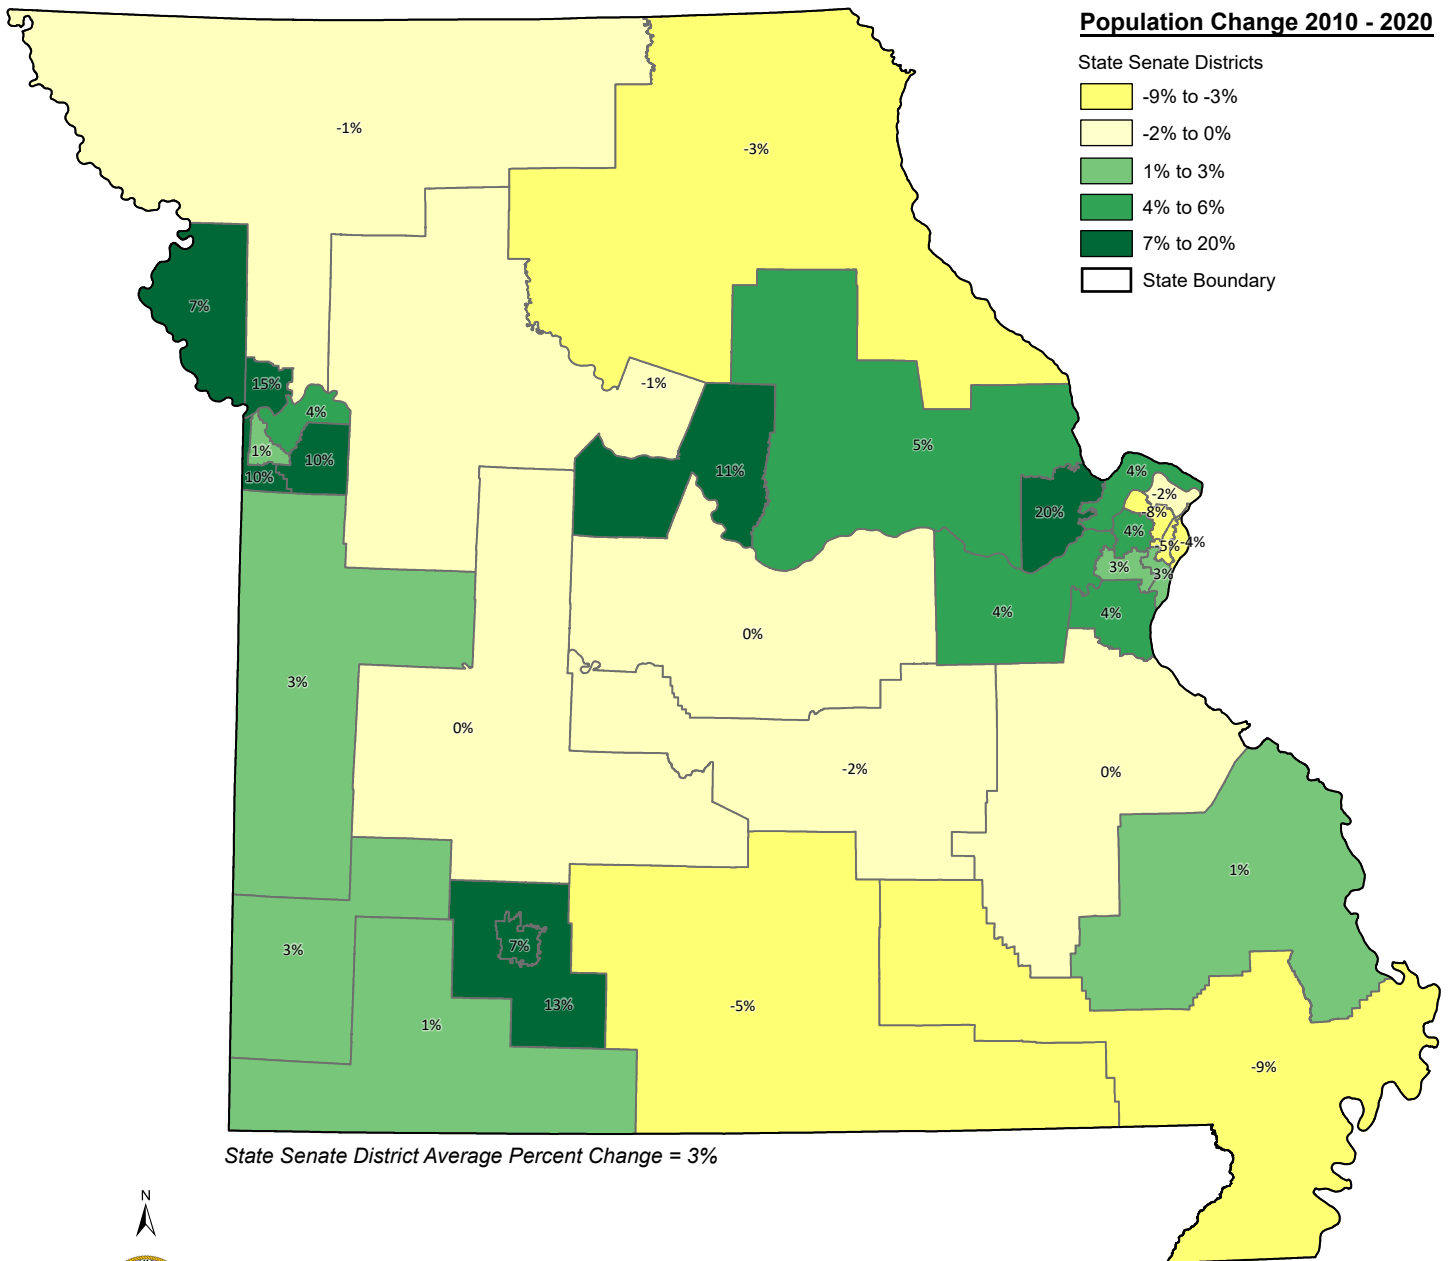

State of Missouri

Population Percentage Change by State Senate District 2010 - 2020

State Senate District Average Percent Change = 3%

Office of Administration
Division of Budget and Planning