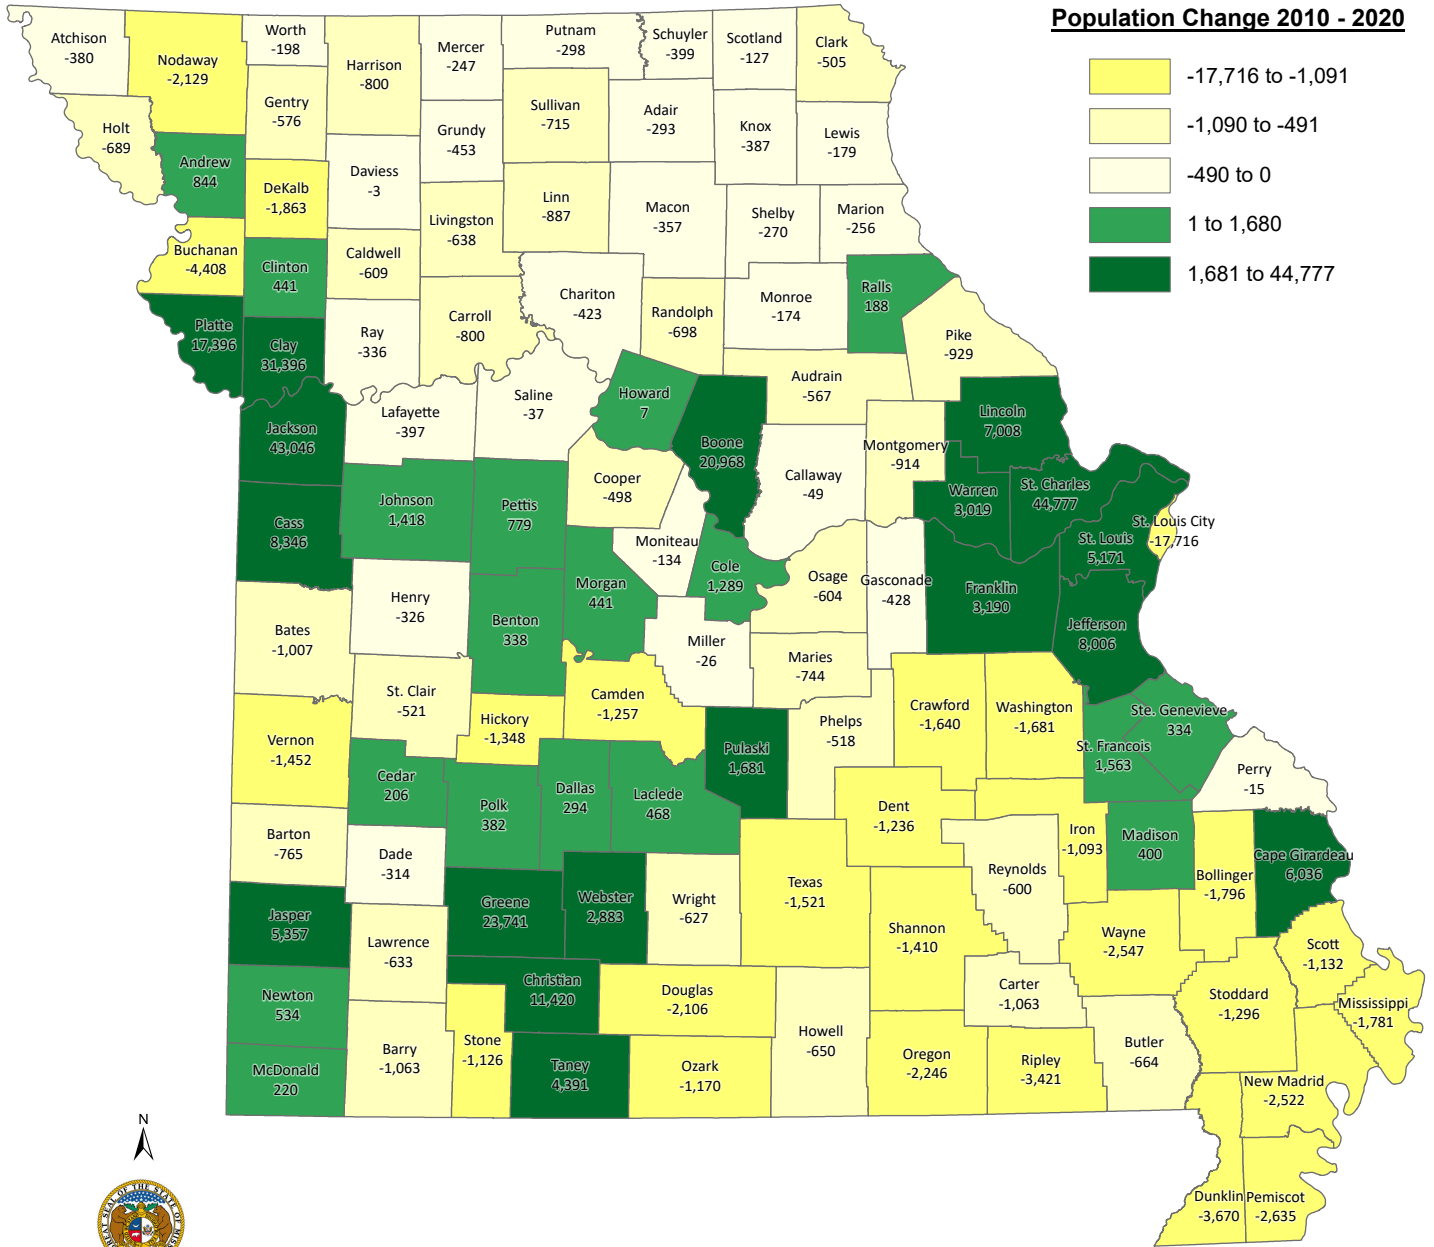

State of Missouri

Population Numerical Change by County 2010 - 2020

Office of Administration
Division of Budget and Planning