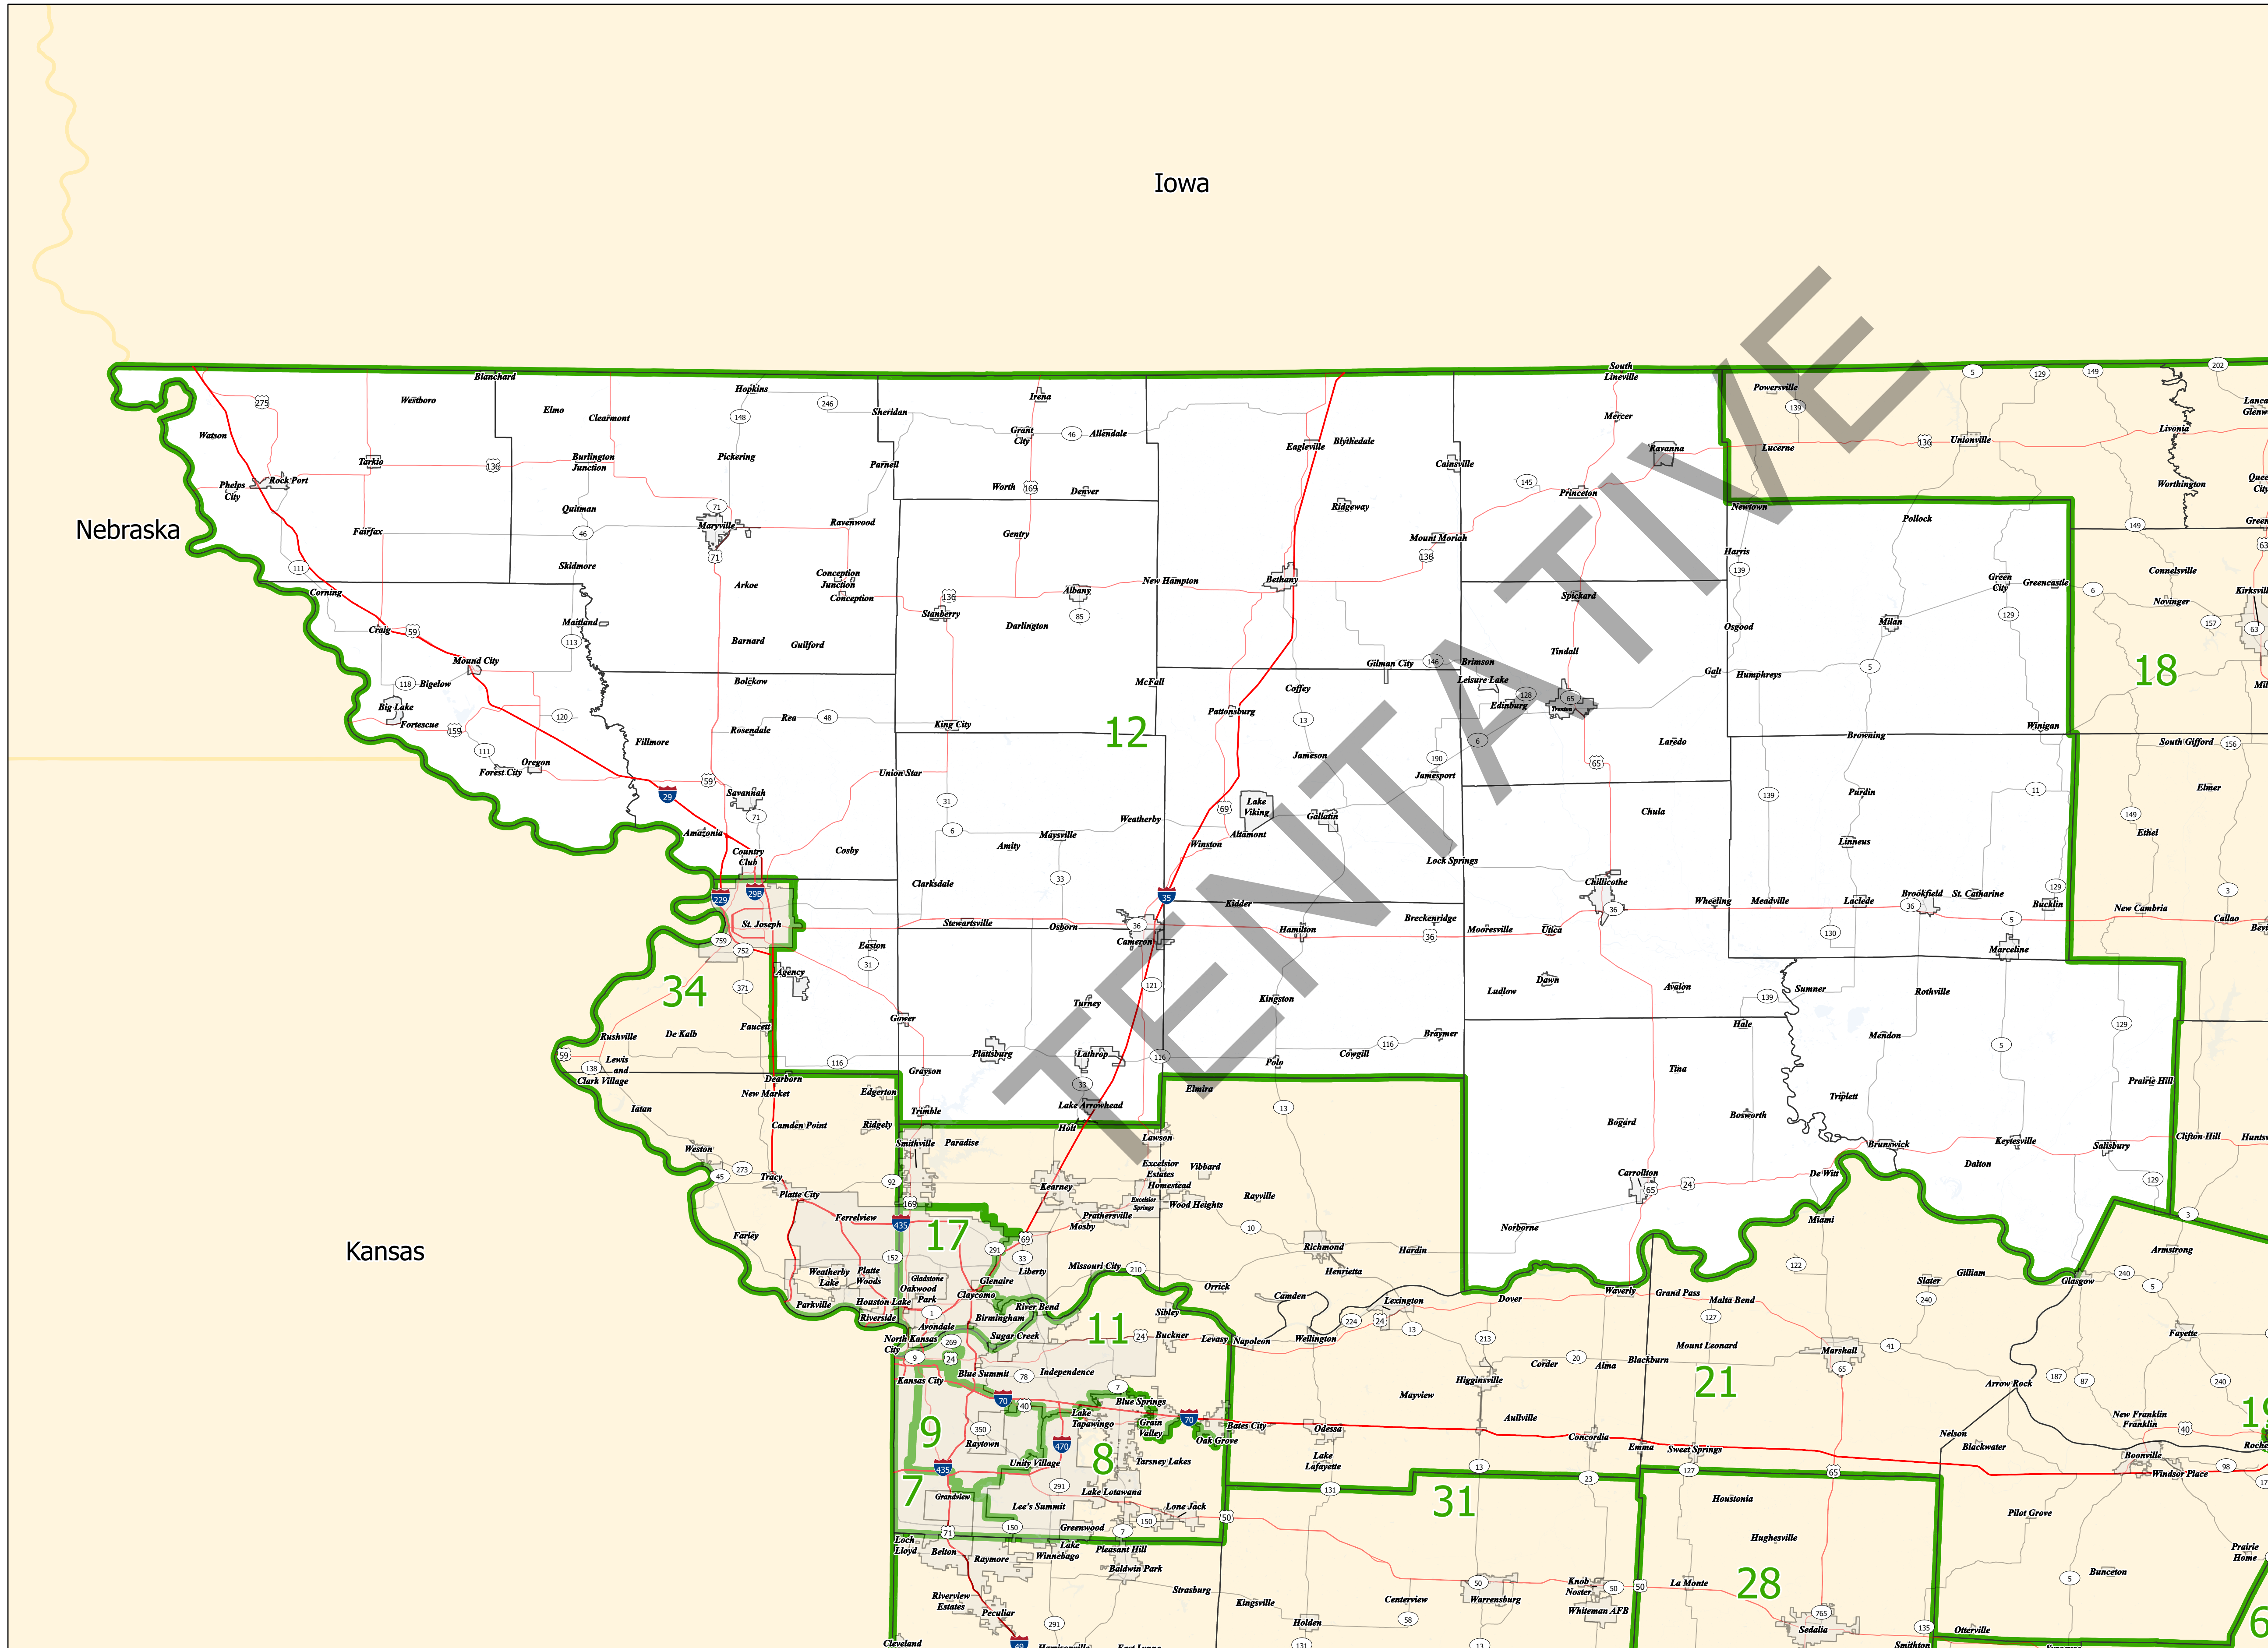

2022 Judicial Redistricting Commission Senate Redistricting Plan Secretary of State Filing March 2022 District 12

Area of Interest

District Extent

- ▬ Senate Districts
- Areas outside of District
- Incorporated Places*
- Counties
- Interstates
- U.S. Highways
- M.O. Highways
- Roads