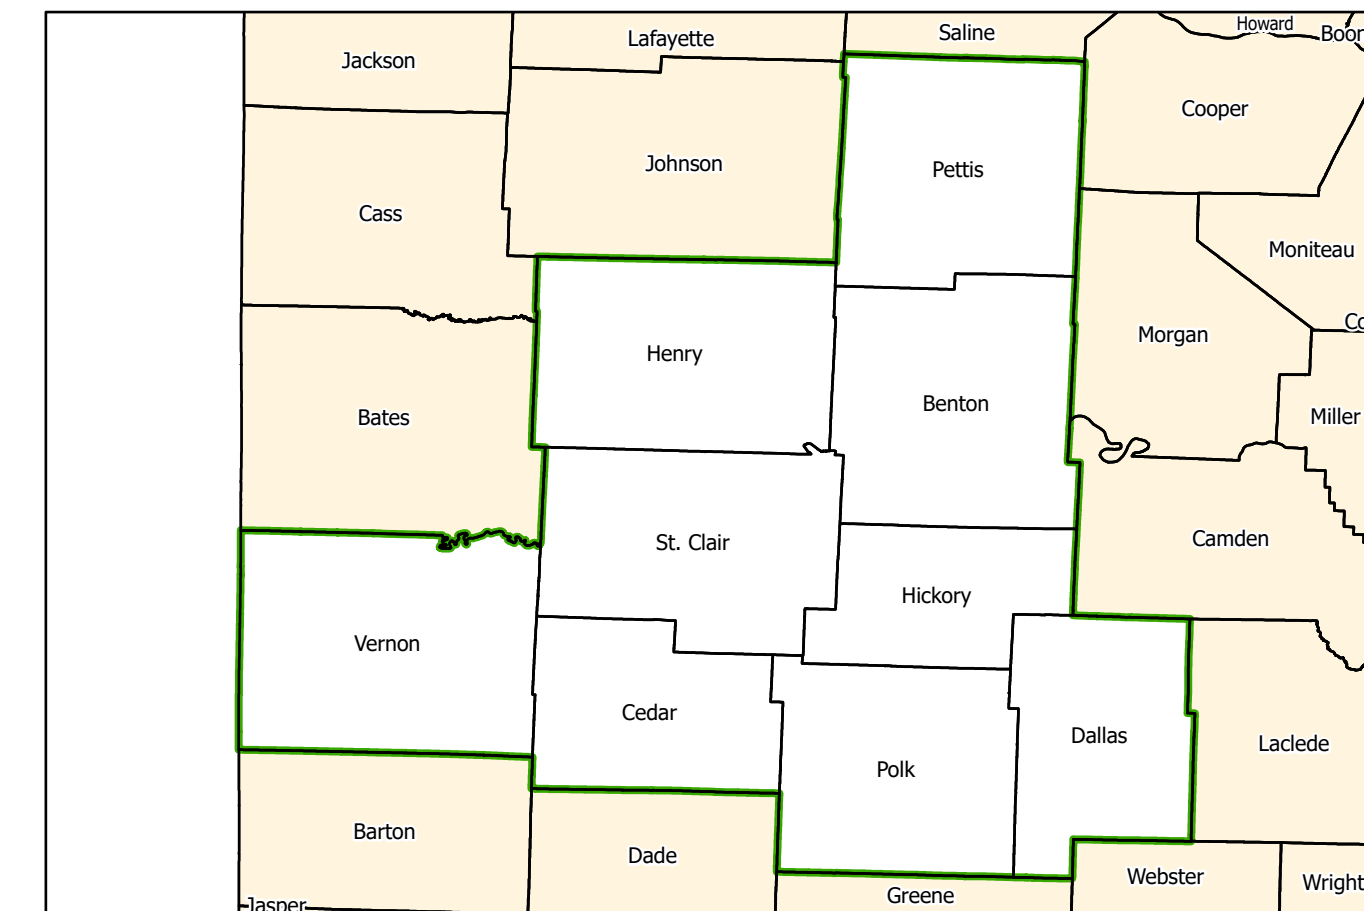

2022 Judicial Redistricting Commission Senate Redistricting Plan Secretary of State Filing March 2022 District 28

Kansas

Area of Interest

District Extent

- ▬ Senate Districts
- Areas outside of District
- Incorporated Places*
- Counties
- Interstates
- U.S. Highways
- M.O. Highways
- Roads