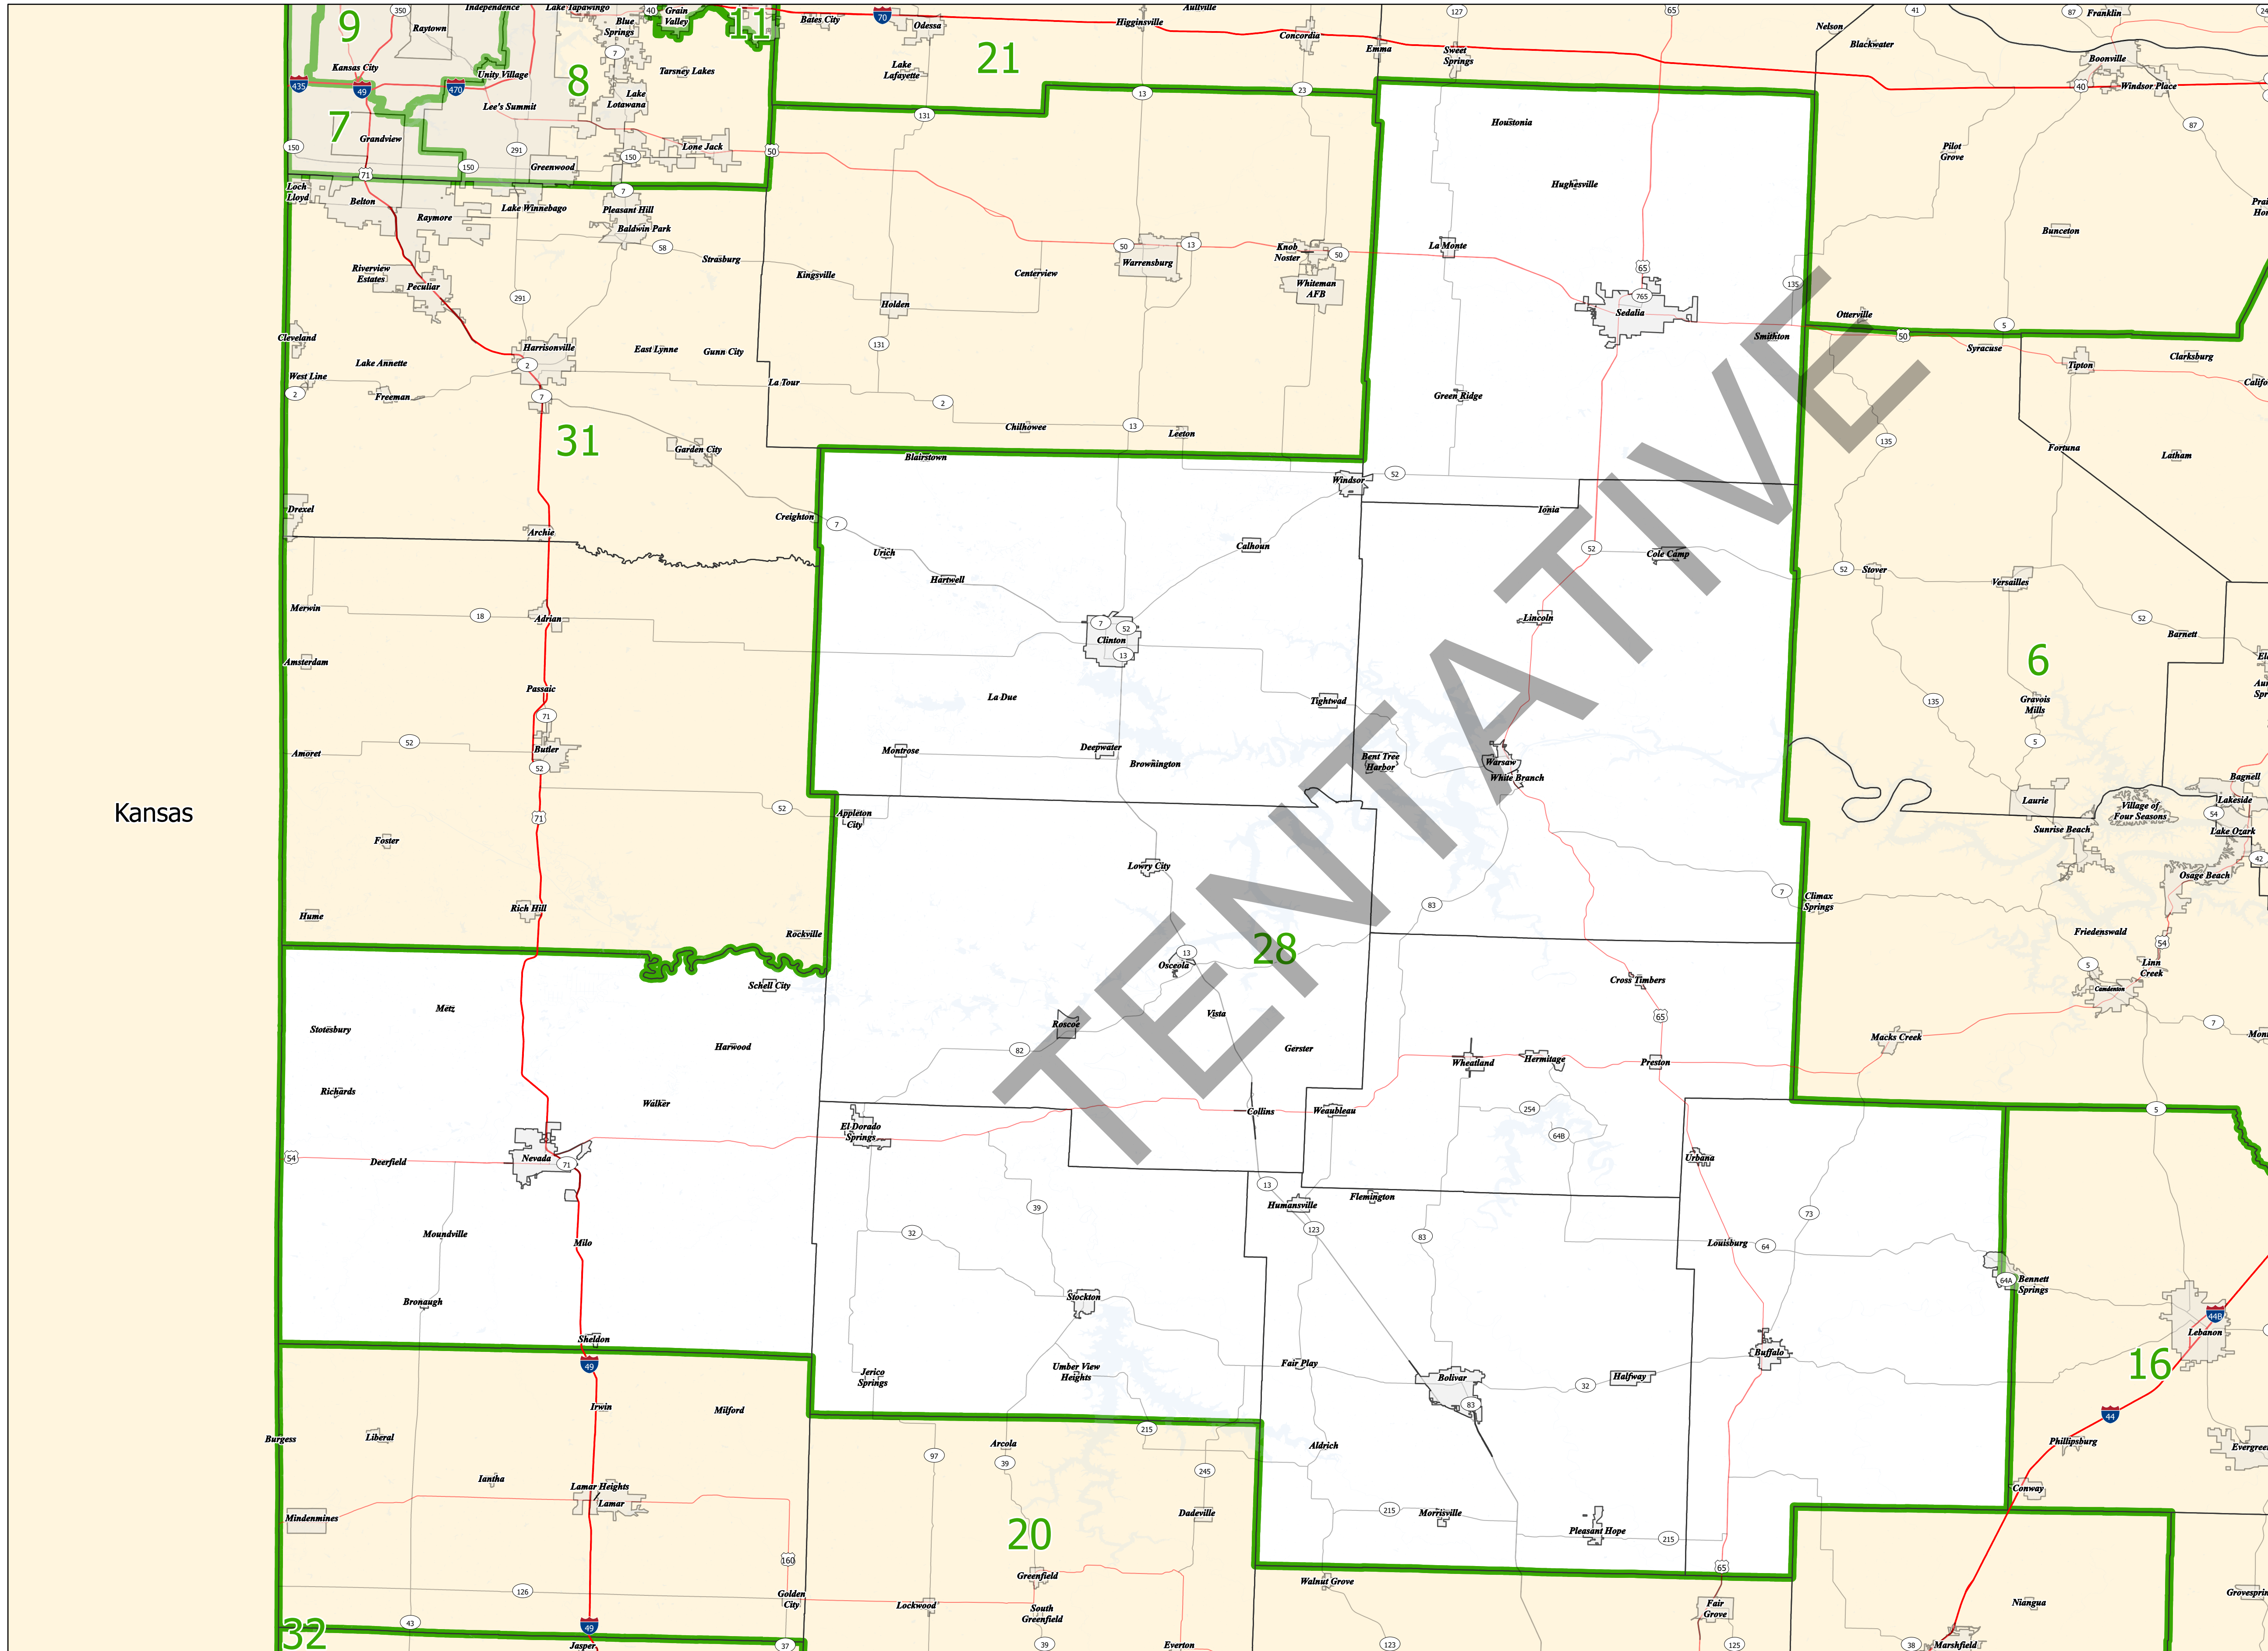

2022 Judicial Redistricting Commission Senate Redistricting Plan Secretary of State Filing March 2022 District 28

Kansas

Area of Interest

District Extent

- ▬ Senate Districts
- Areas outside of District
- Incorporated Places*
- Counties
- Interstates
- U.S. Highways
- M.O. Highways
- Roads