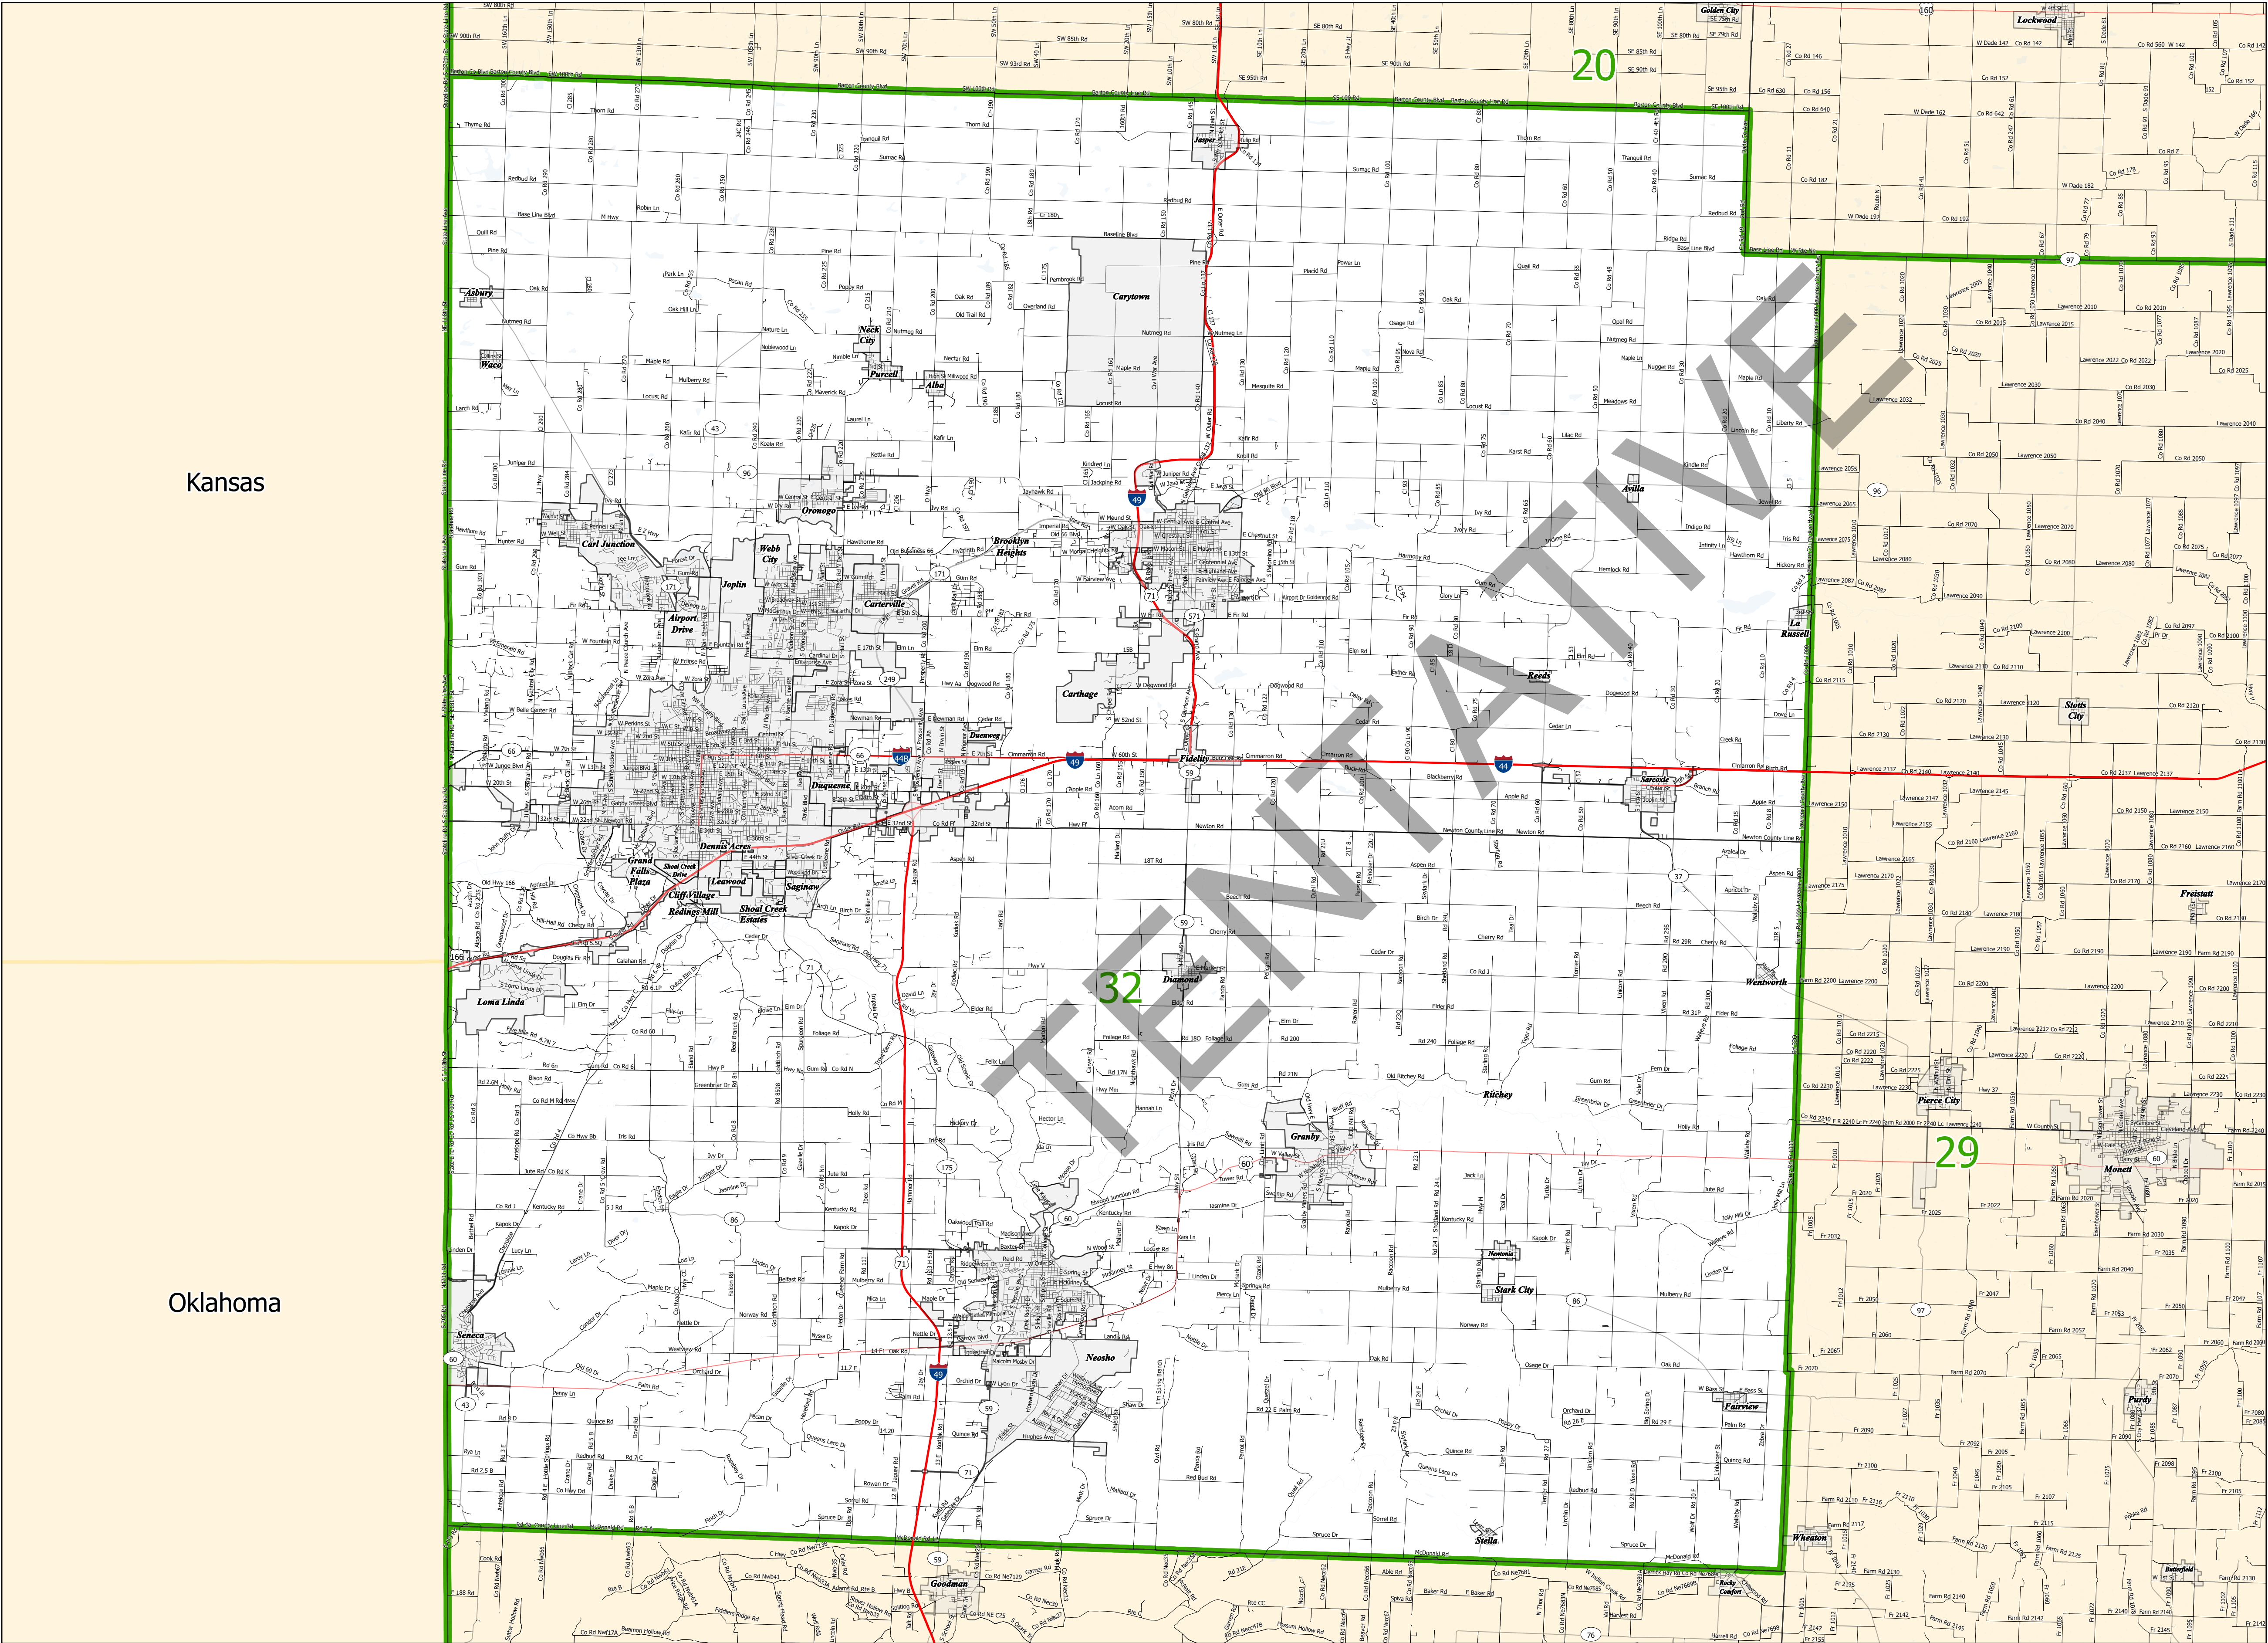

2022 Judicial Redistricting Commission Senate Redistricting Plan Secretary of State Filing March 2022 District 32

Kansas

Oklahoma

Area of Interest

District Extent

- ▬ Senate Districts
- Areas outside of District
- Incorporated Places*
- Counties
- Interstates
- U.S. Highways
- M.O. Highways
- Roads