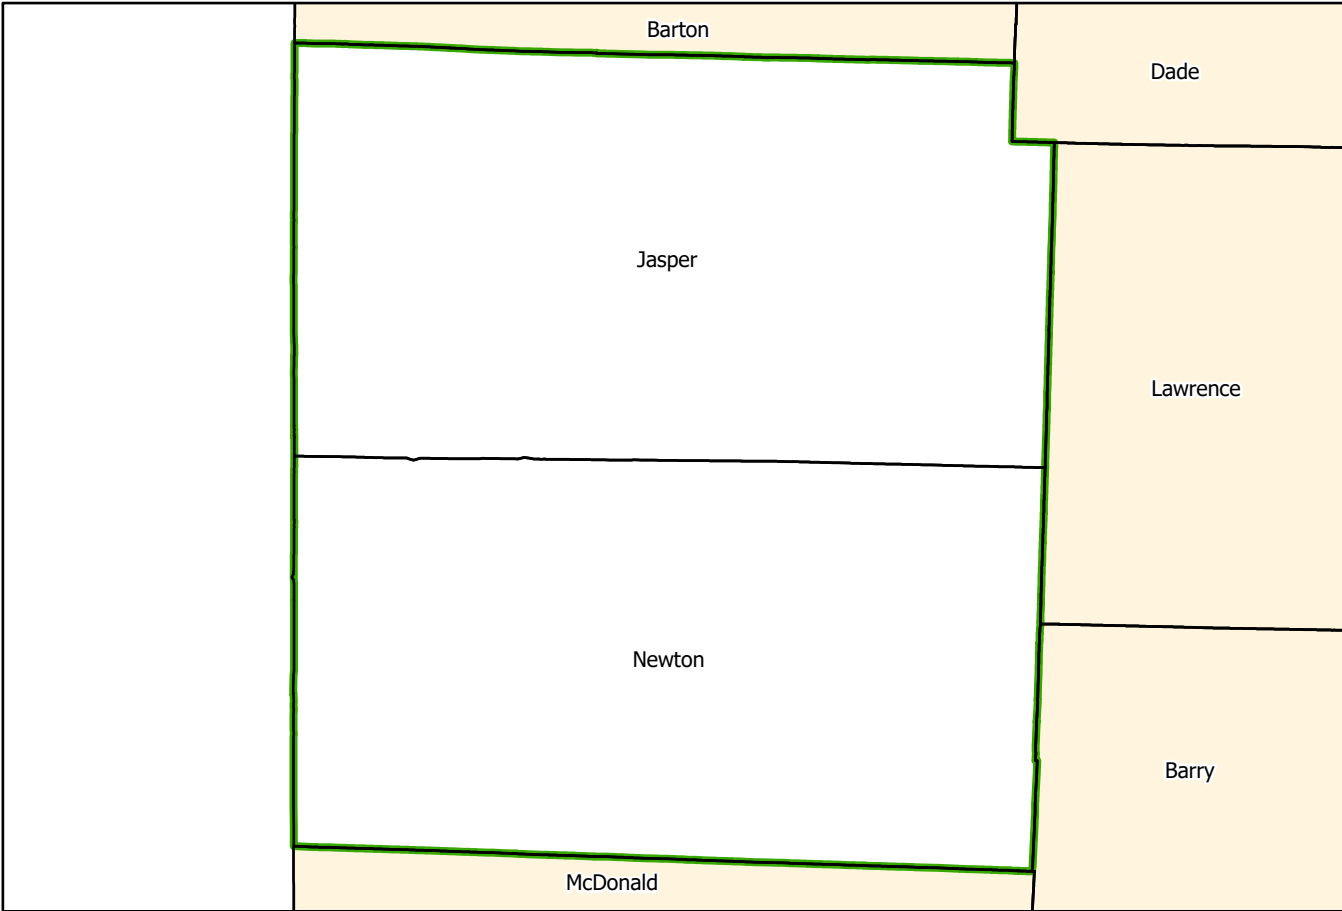

2022 Judicial Redistricting Commission Senate Redistricting Plan Secretary of State Filing March 2022 District 32

Kansas

Oklahoma

Area of Interest

District Extent

- ▬ Senate Districts
- Areas outside of District
- Incorporated Places*
- Counties
- Interstates
- U.S. Highways
- M.O. Highways
- Roads