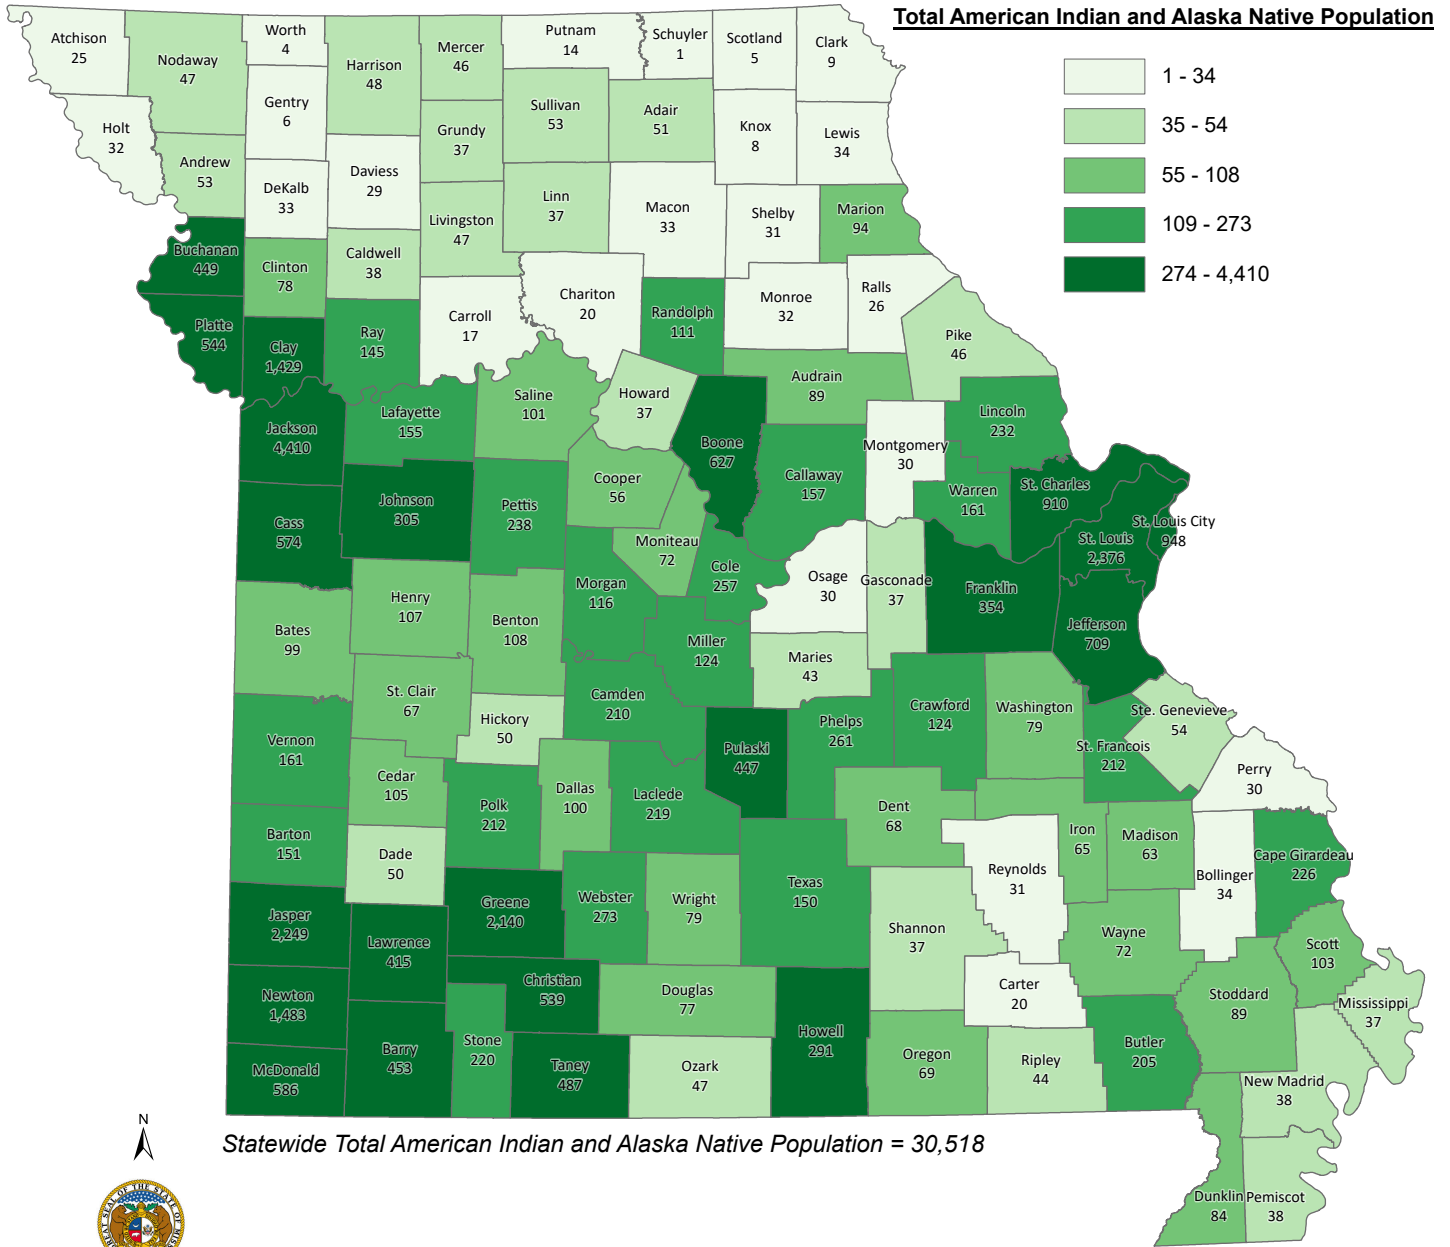

State of Missouri

American Indian and Alaska Native Total Population by County 2020

Office of Administration
Division of Budget and Planning