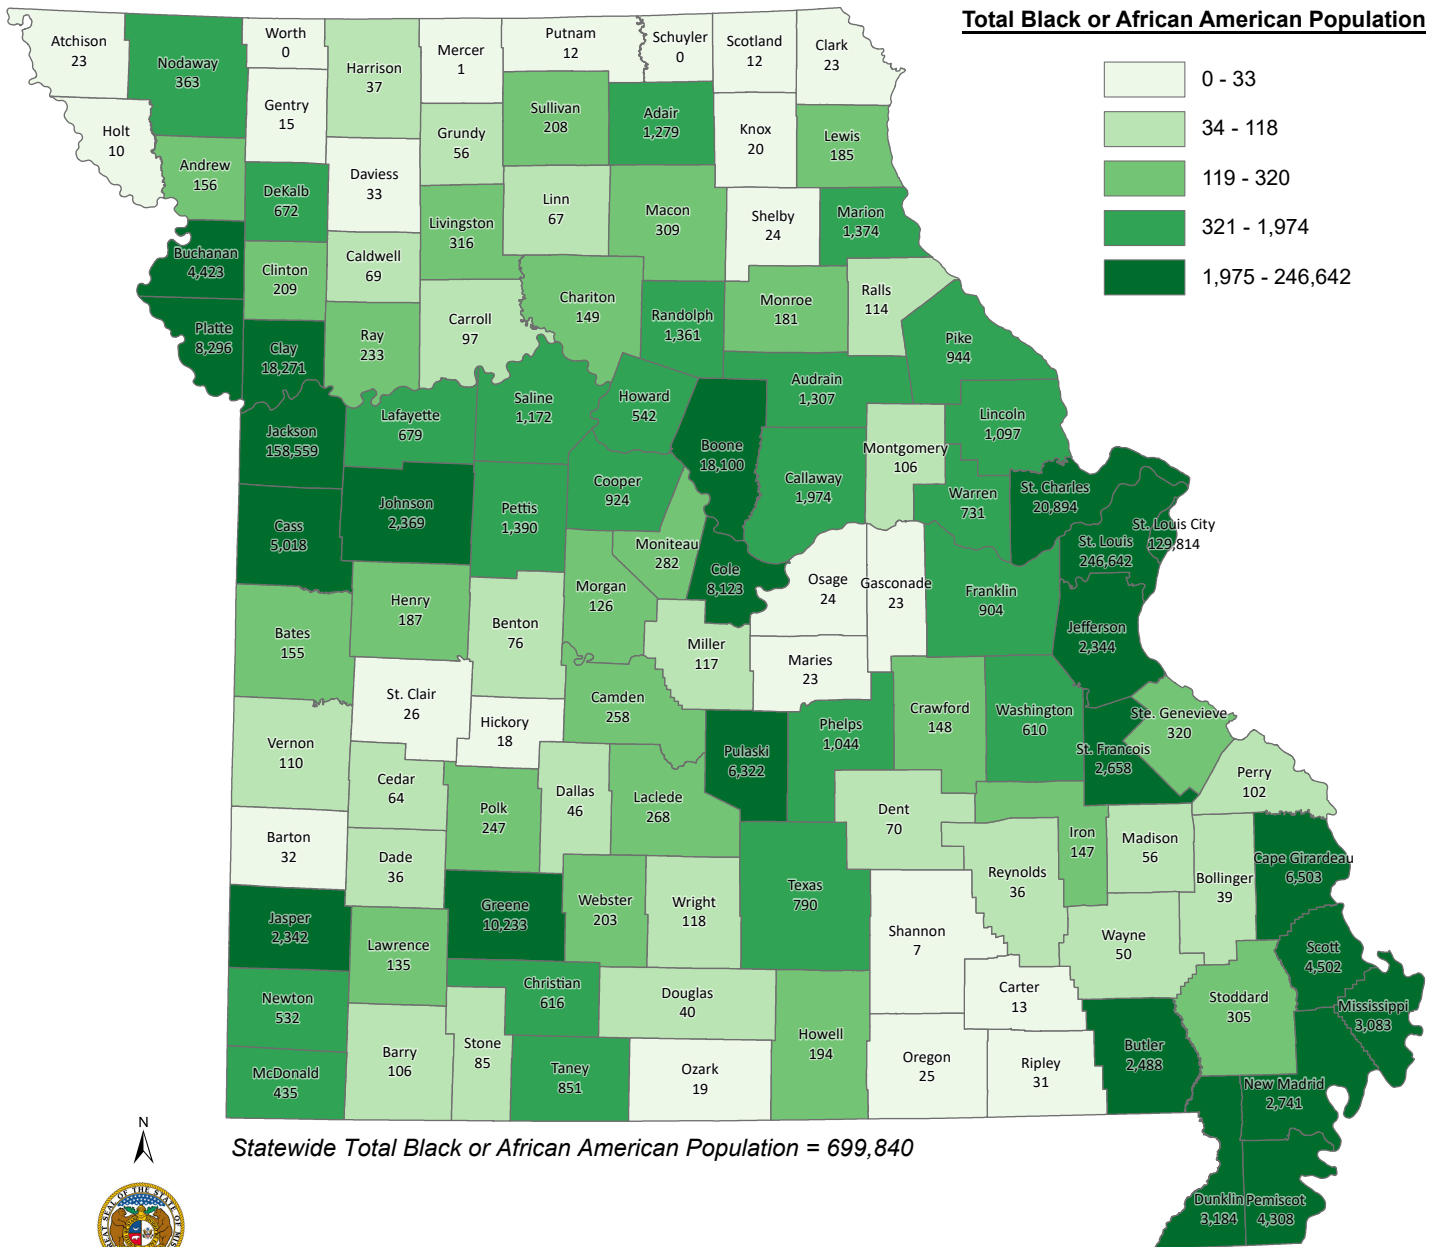

State of Missouri

Black or African American Total Population by County

2020

Office of Administration
Division of Budget and Planning