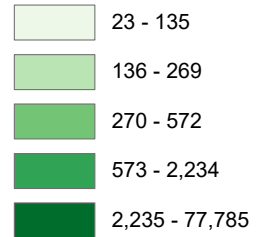

State of Missouri

Hispanic or Latino (of any race) Total Population by County 2020

Total Hispanic or Latino Population

Statewide Total Hispanic or Latino (of any race) Population = 303,068

Office of Administration
Division of Budget and Planning