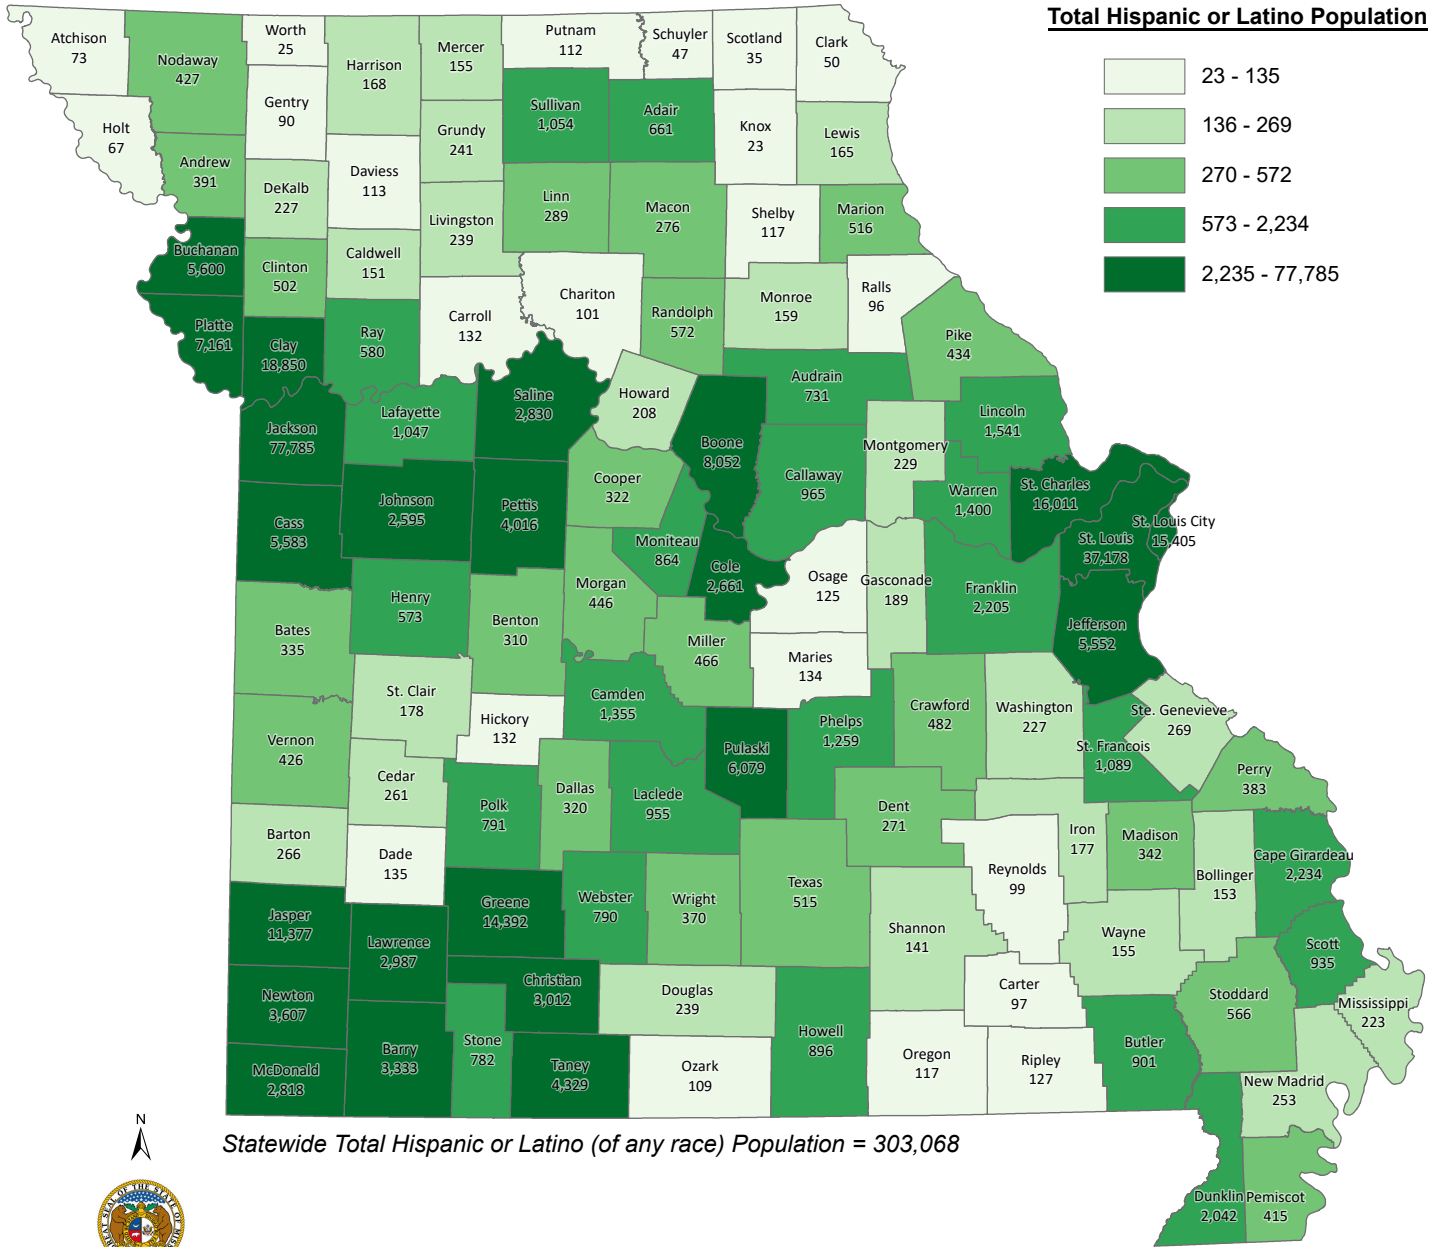

State of Missouri

Hispanic or Latino (of any race) Total Population by County 2020

Total Hispanic or Latino Population

Statewide Total Hispanic or Latino (of any race) Population = 303,068

Office of Administration
Division of Budget and Planning