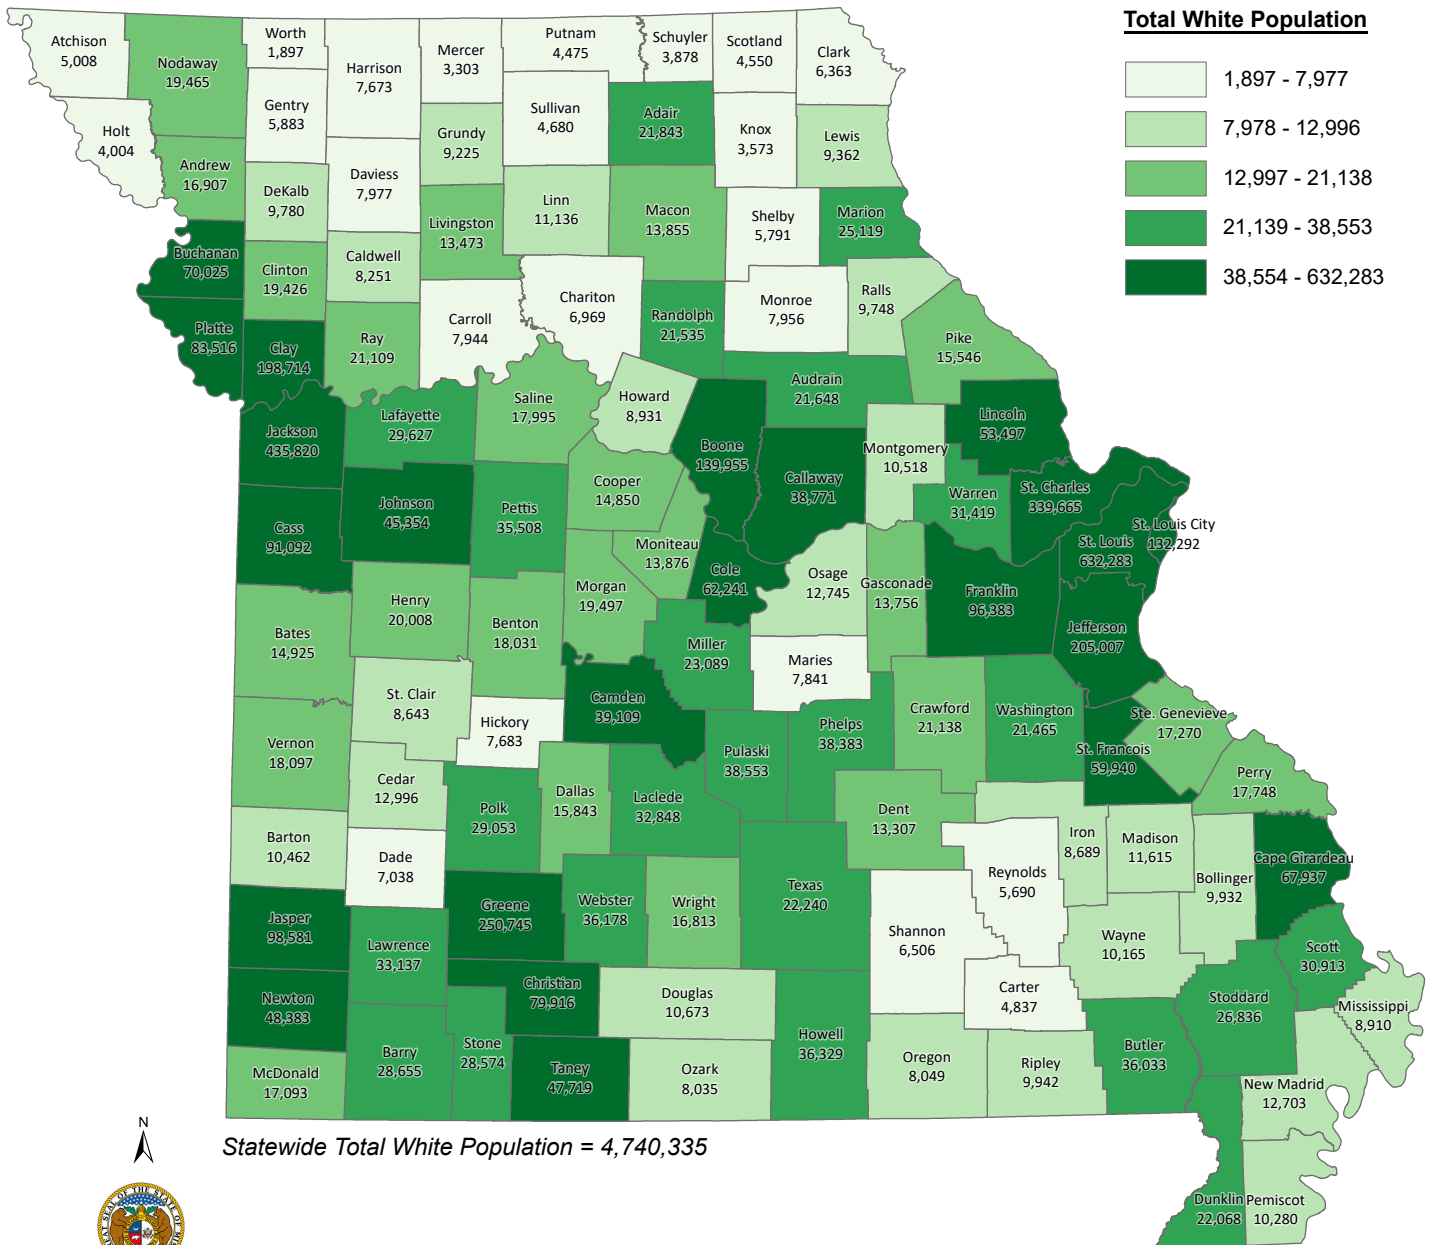

State of Missouri

White Total Population by County 2020

Office of Administration
Division of Budget and Planning