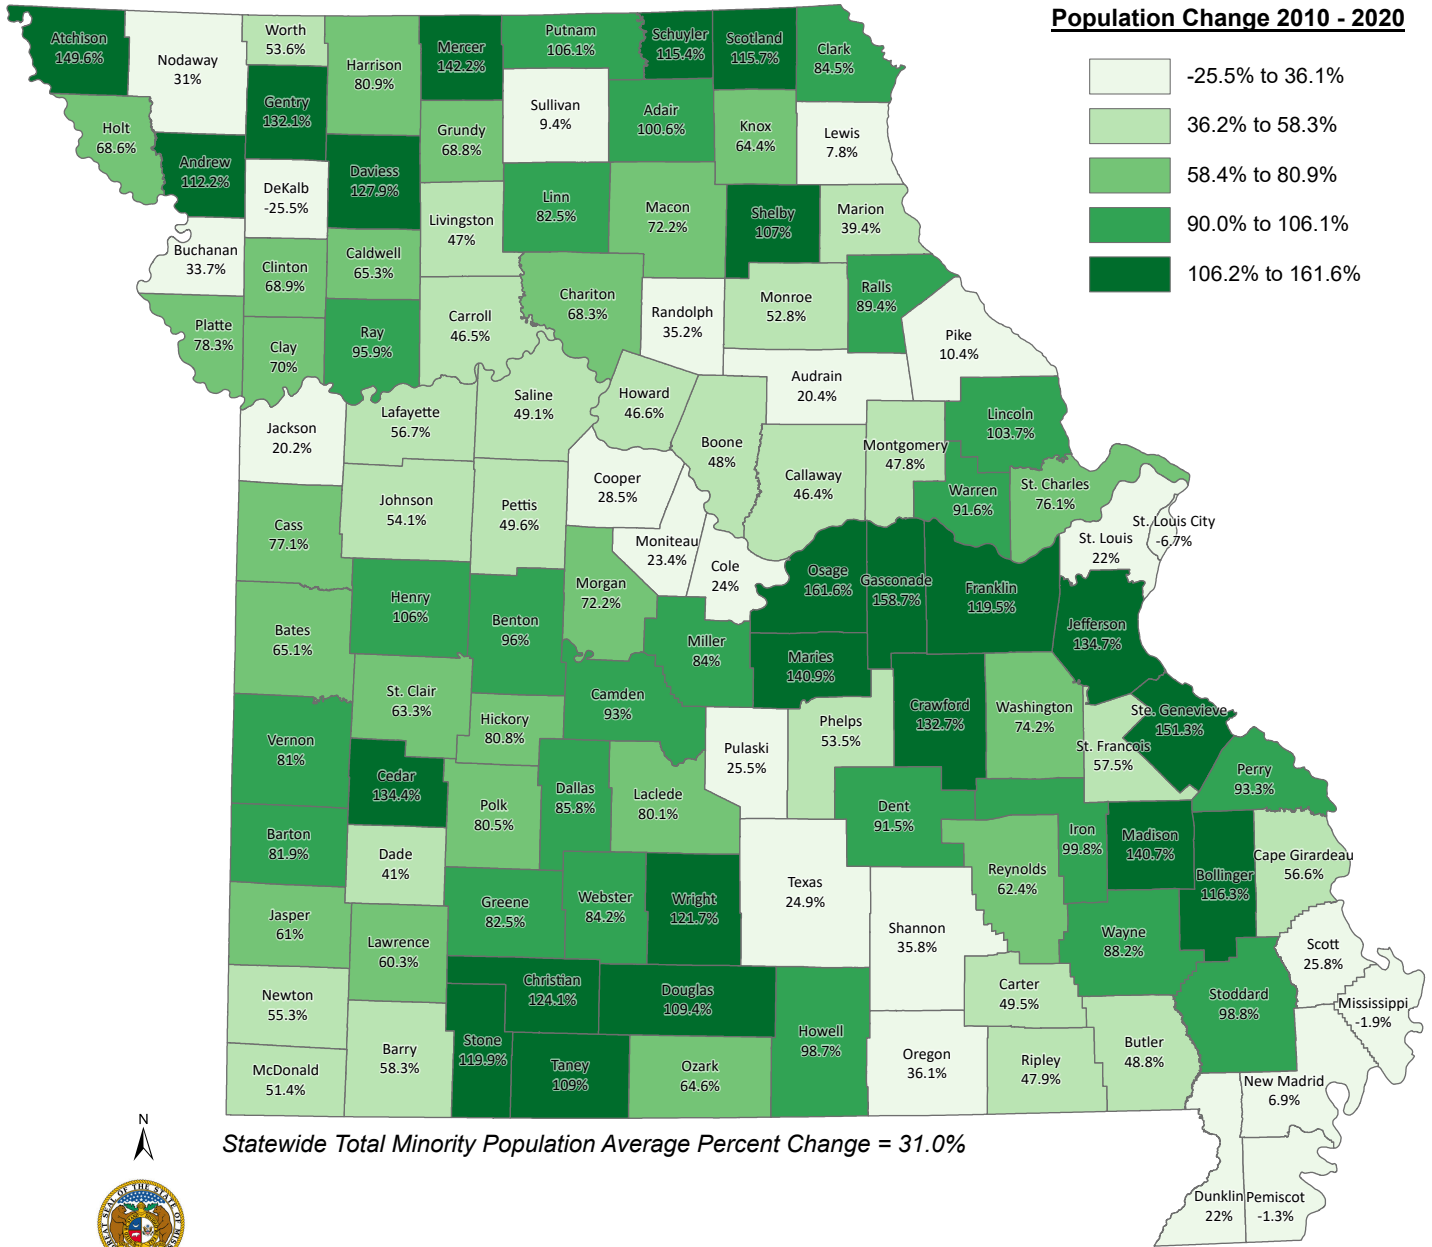

State of Missouri

Total Minority Population Percentage Change by County 2010 - 2020

Statewide Total Minority Population Average Percent Change = 31.0%

Office of Administration
Division of Budget and Planning