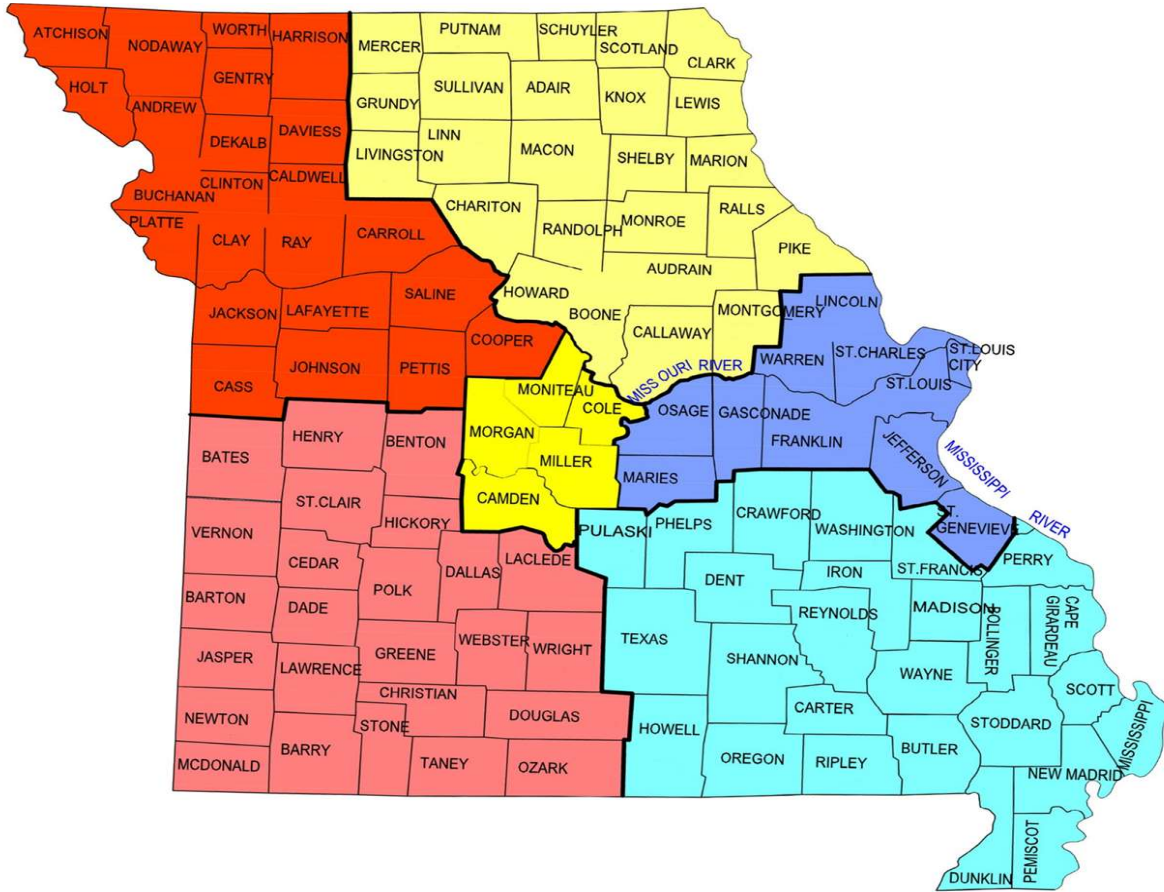

**OFFICE OF ADMINISTRATION
DIVISION OF FACILITIES MANAGEMENT DESIGN & CONSTRUCTION
STATE REGIONS MAP**

WEST REGION	
West Region Service Level Manager	Tim Collins 816-889-2076
West Region Lead Administrative Support Assistant	Tiffany Buettgenbach 816-889-2648
West Region Leasing Coordinator	Matt Peters 573-619-0829
Southwest Region Lead and Administrative Support Assistant	Simone Grindle 417-895-6301
Southwest Leasing Coordinator	Josh Bond 573-619-0830